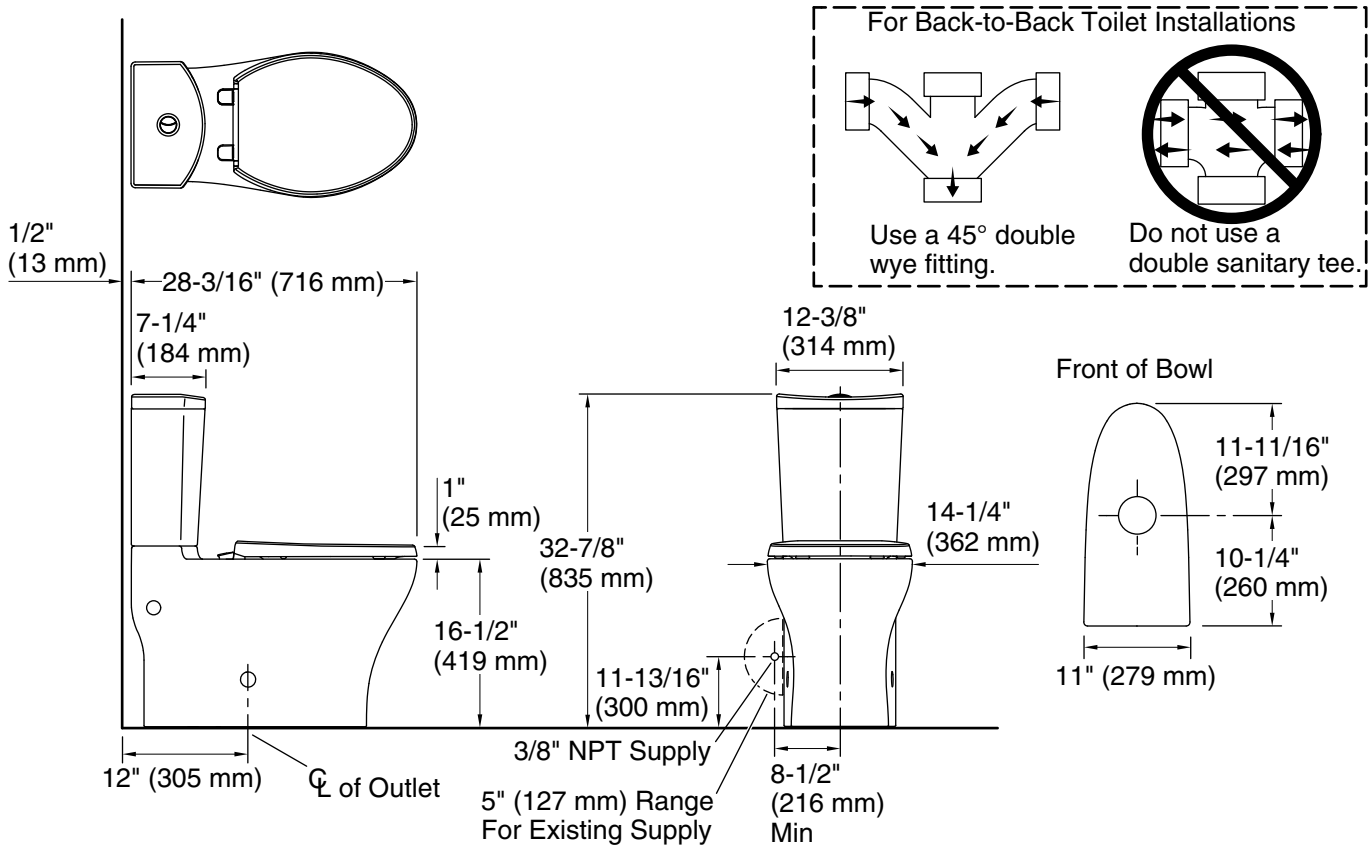

Technical Information

All product dimensions are nominal.

- Toilet type: Two-piece, Floor-mount
- Waste Outlet: Floor
- Bowl shape: Elongated
- Trap passageway: 2" (51 mm)
- Water Consumption
 - Full: 1.6 gpf (6 lpf)
- Water surface size: 4-1/2" x 5-3/4" (114 mm x 146 mm)
- Rim to water surface: 8-1/2" (216 mm)
- Rough-in: 12" (305 mm)
- Seat-mounting holes: 5-1/2" (140 mm)

Notes

- Install this product according to the installation instructions.
- The rough-in must be 12" (305 mm) or more from the base of the wall or baseboard. Install or relocate the supply and outlet as necessary to conform to rough-in dimensions.
- If this toilet is installed in new construction, install a new supply stop following the dimensions in the diagram.
- In installations with the supply stop installed, the existing supply stop may need to be relocated if it is less than 8-1/2" (216 mm) from the centerline of the toilet. Dry fit the toilet to confirm if the supply stop needs to be relocated.
- The supplied hose will extend roughly 6" (152 mm) from the toilet. If the supplied hose does not reach the supply stop, a longer supply hose may be used.
- For back-to-back toilet installations: Use only a 45° double wye fitting.