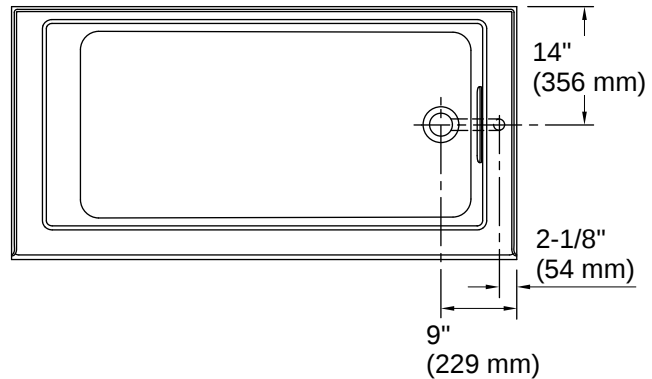

No change in measurements if connected with drain illustrated. (K-7272)

Installation

- Right drain
- Requires Clearflo slotted overflow bath drain (sold separately)
- Alcove

Installation Notes

Install this product according to the installation instructions.

Measure your actual product for rough-in details.

The hot water supply should be 70% of the capacity of the bath or greater. Installations will vary.

ADA compliant when installed to the specific requirements of these regulations.