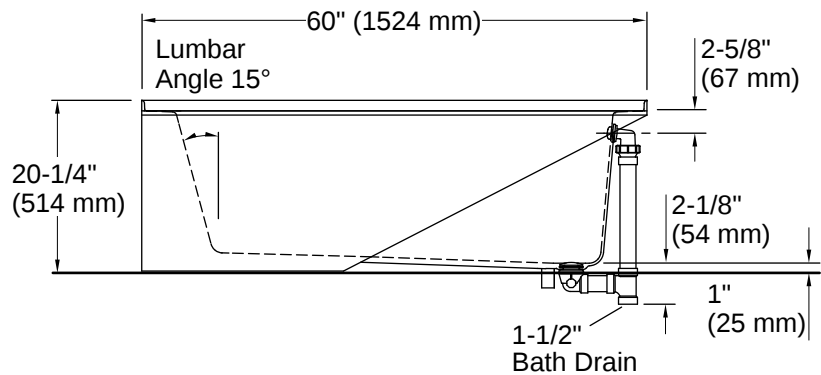

KOHLER® Plastic Baths and Shower Bases Lifetime Limited Warranty

Technical Information

All product dimensions are nominal.

Drain Location:	Right
Drain Hole Diameter:	2-1/4" (57 mm)
Minimum Flat for Door:	2-3/4" (70 mm)
Basin Area, Bottom:	46-1/4" x 22" (1175 mm x 559 mm)
Basin Area, Top:	52" x 24" (1321 mm x 610 mm)
Water Depth:	15-1/2" (394 mm)
Water Capacity:	68 gal (257.4 L)
Minimum Floor Load:	56 lbs/ft ²
Weight:	100 lbs (45.4 kg)

No change in measurements if connected with drain illustrated. (K-7272)

Installation

- Right drain
- Requires Clearflo slotted overflow bath drain (sold separately)
- Alcove

Installation Notes

Install this product according to the installation instructions.