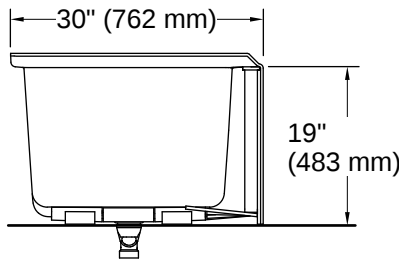

No change in measurements if connected with drain illustrated. (K-7272)

Installation

- Right drain
- Requires Clearflo slotted overflow bath drain (sold separately)
- Alcove

Installation Notes

Install this product according to the installation instructions.

Measure your actual product for rough-in details.

The hot water supply should be 70% of the capacity of the bath or greater. Installations will vary.

ADA compliant when installed to the specific requirements of these regulations.