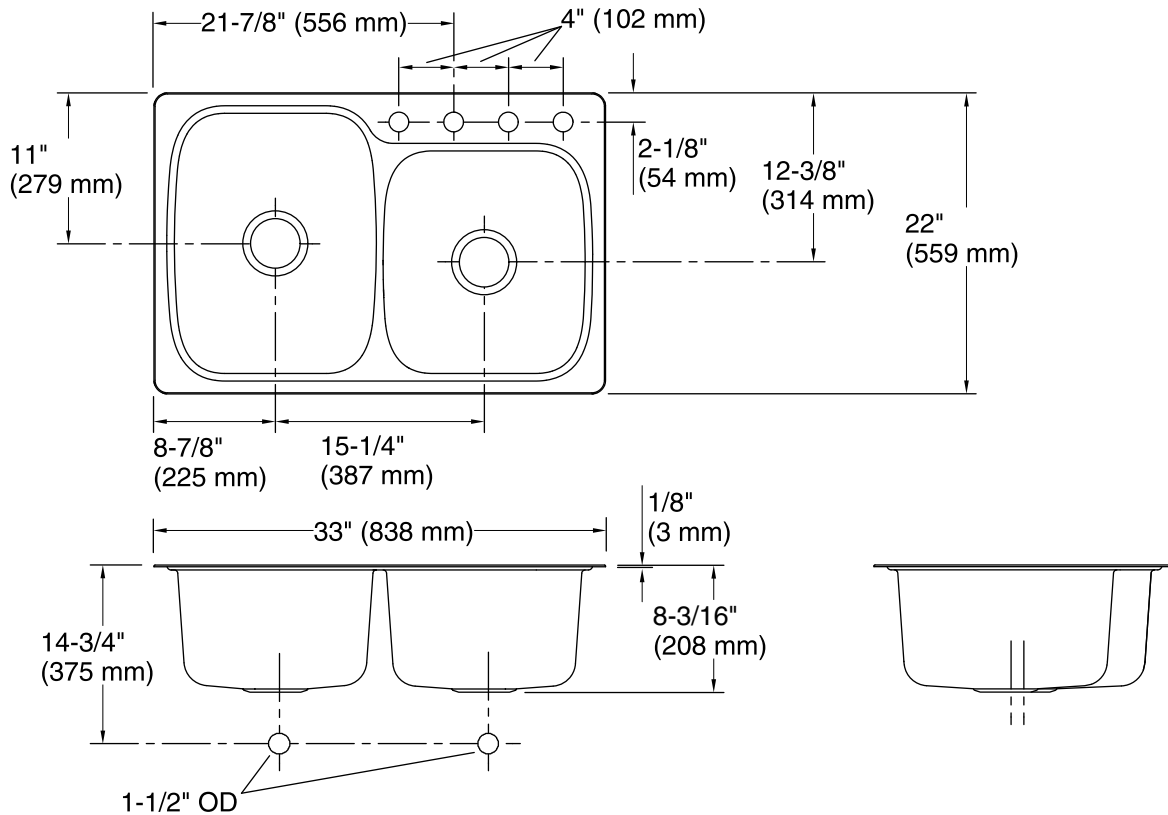

KOHLER®

Verse™ Top-mount/Under-mount Kitchen Sink K-75791-4

Features

- 36-inch minimum base cabinet width.
- Large/medium bowls.
- 4 faucet holes.
- SilentShield® sound-absorption technology.
- 9" depth provides generous workspace.
- Includes installation hardware.

Material

- 18-gauge stainless steel.

Installation

- Top-mount/Under-mount

Codes/Standards

ASME A112.19.3/CSA B45.4

Lifetime Limited Warranty for KOHLER® Stainless Steel Sinks

See website for detailed warranty information.

THE BOLD LOOK
OF **KOHLER®**

Technical Information

All product dimensions are nominal.

Installation:	Top-mount, Under-mount
Bowl area	Length: 29-7/16" (748 mm) Width: 18-7/16" (468 mm) Bowl depth: 9" (229 mm) Water depth: 9" (229 mm)
Number of deck holes:	4
Faucet hole(s):	1-7/16" (37 mm)
Soap/Lotion hole:	1-7/16" (37 mm)
Drain hole:	3-3/4" (94 mm)
Template:	1263722-7, required, included