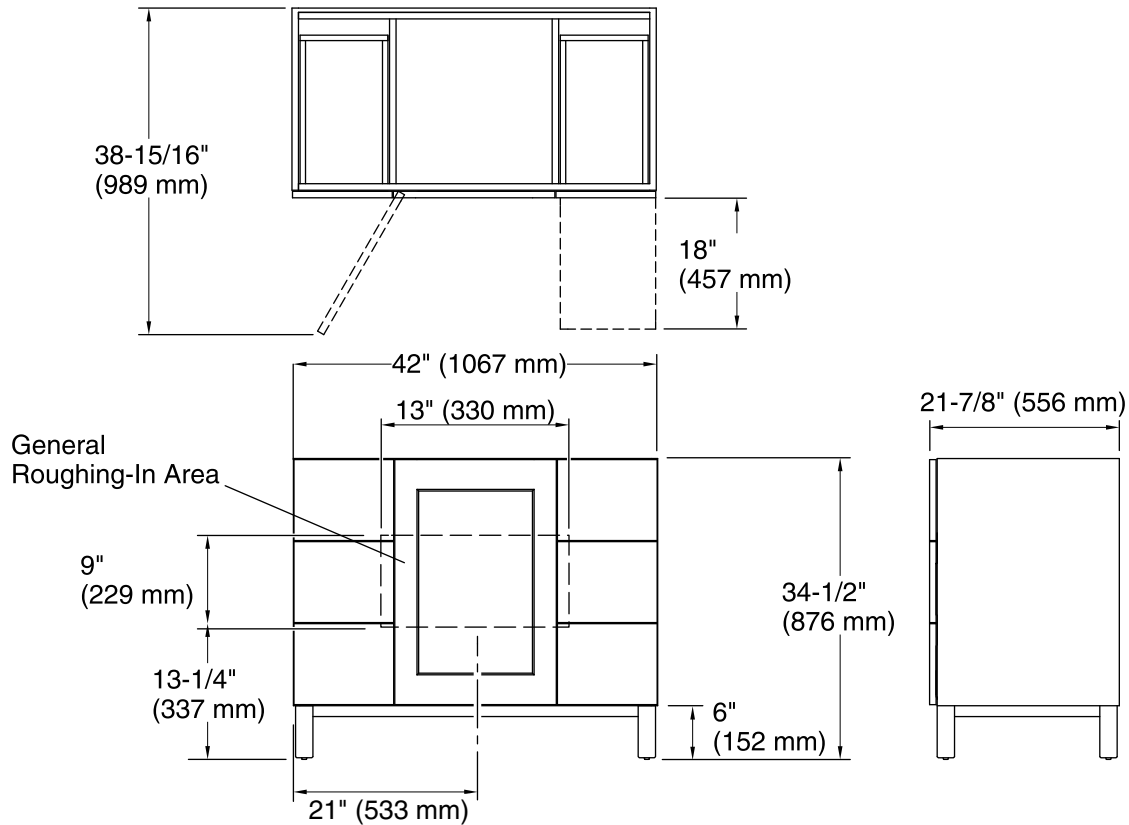

Technical Information

All product dimensions are nominal.

Vanity type: Standard

Notes

Install this product according to the installation guide.

Decorative cabinet hardware is not supplied. Refer to the KOHLER bath accessories line for recommended cabinet hardware to compliment your vanity.

To properly support the weight of the vanity and sink, secure to stud framing or 2x6 bracing behind the finished wall.

Select 250 lb (113.4 kg) load bearing 5/16" lag bolts with a length to clear obstacles in the wall and 5/16" washers.

Plan for electrical service if installing the optional electrical strip. Any electrical accessory components must be connected to a circuit protected by a Ground-Fault Circuit-Interrupter (GFCI) or Residual Current Device (RCD).