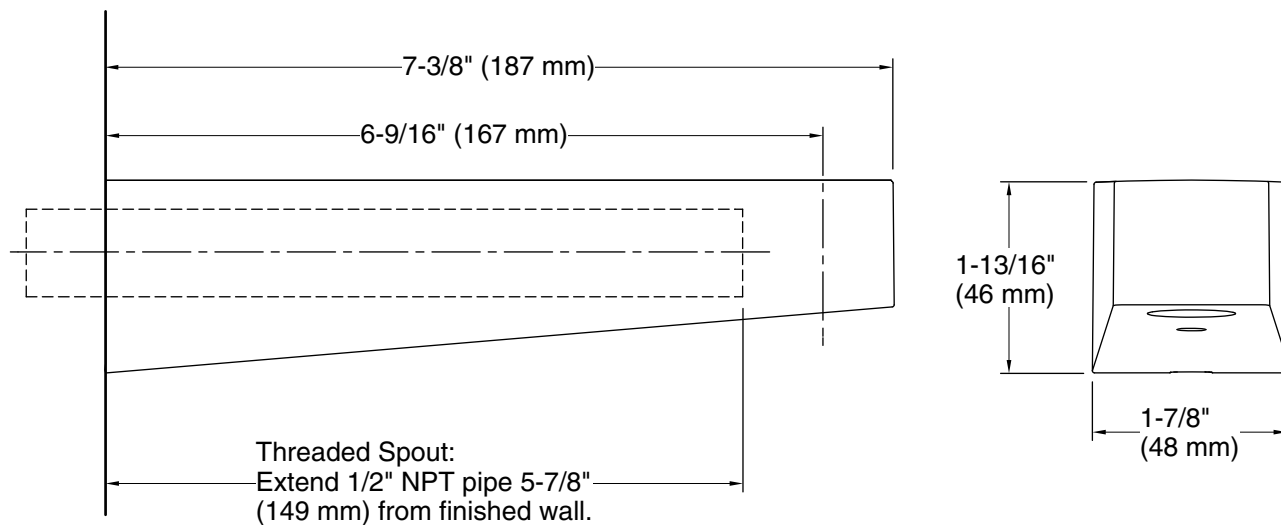

Technical Information

All product dimensions are nominal.

Valve body: Machined-brass

Notes

Install this product according to the installation guide.

For slip fit-spout, 5/8" OD tube must extend 5-9/16" (141 mm) beyond finished wall.