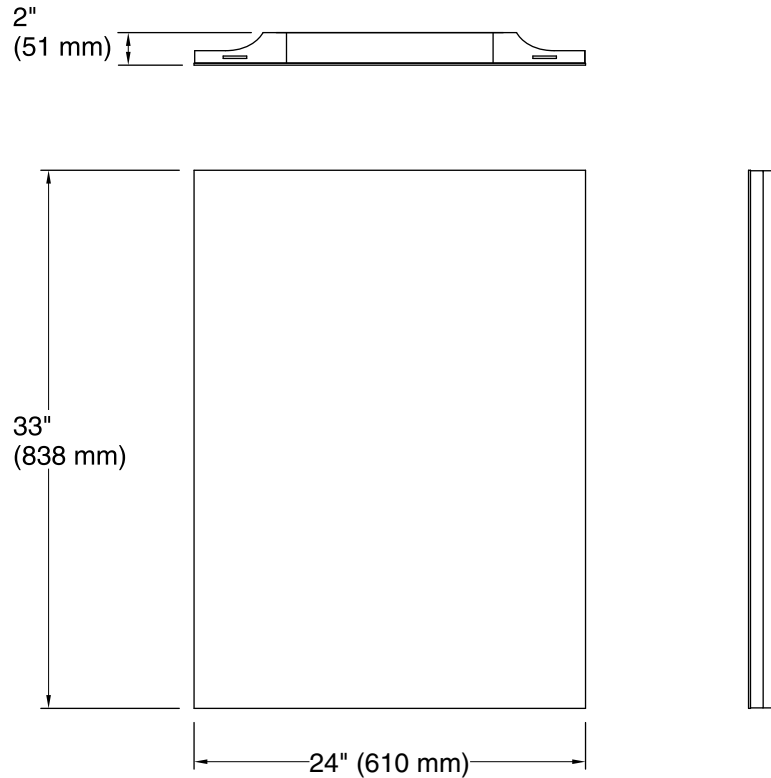

Required Electrical Service

Technical Information

All product dimensions are nominal.

Mirror type: Wall mount

Notes

Install this product according to the installation instructions.

Select the type of fastener based on the wall material. A minimum 20 lb (9.07 kg) load bearing fastener is recommended.

Install the fastener to a stud to avoid possible property and product damage.

A dimmer switch is required. This product is compatible with most residential dimmer switches intended for incandescent and dimmable LED bulbs.