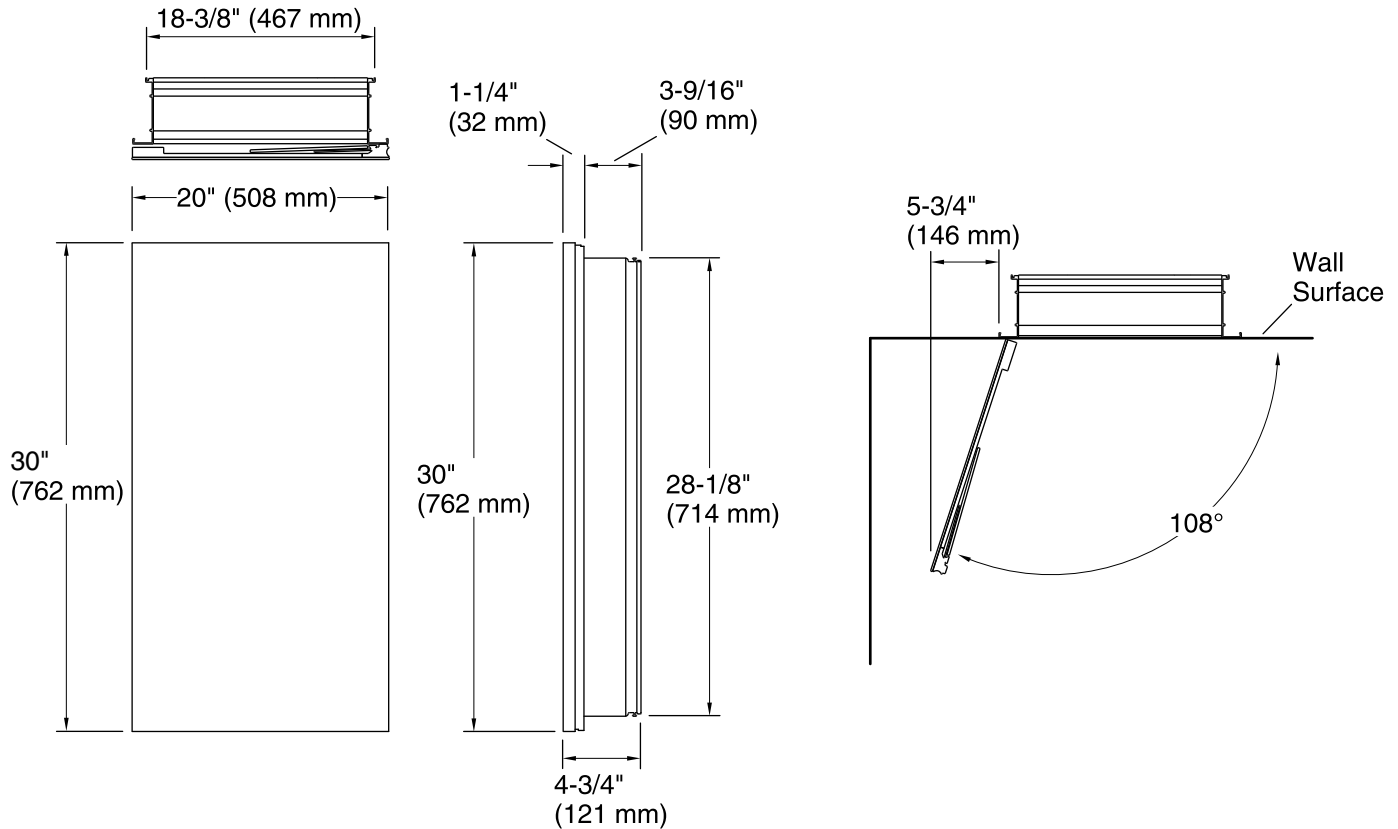

Verdera®
Mirrored Cabinet
K-99003-SCF

- Anodized aluminum construction with a durable rust- and chip-resistant finish.
- Vertically adjustable flat mirror on inside of door
- Three adjustable glass shelves
- Full-overlay mirrored door
- Slow-close door prevents slamming
- Two-way adjustable hinges with 108-degree opening capability for easy cabinet access.
- Can be installed with left- or right-hand swing.
- Includes mounting hardware for surface or recessed installation
- Requires K-99012 side mirror kit (sold separately) for surface mount installation.

Optional Accessories

K-99012 Side Mirror Kit

Codes/Standards

None Applicable

See website for detailed warranty information.

Technical Information

All product dimensions are nominal.

Notes

Install this product according to the installation guide.

To recess mount, the wall cavity must be framed and the cabinet secured to framing studs. Reroute electrical or water supply lines from the cavity. Consult a professional if drain or vent piping is encountered, or if the wall is load-bearing.

To determine the height of the cabinet, ensure the door will clear all obstacles (such as a faucet). A minimum 3" (76 mm) distance is required.

Cutout for recess-mount installations: 18-1/2" (470 mm) wide x 28-1/4" (718 mm) high x 3-11/16" (94 mm) deep.