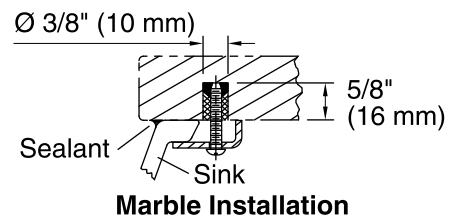

	SSP	Oyster Pearl
	TB2	Ebony Pearl

USA/Canada: 1-800-4KOHLER (1-800-456-4537)

Kohler Co. reserves the right to make revisions without notice to product specifications.

For the most current Specification Sheet, go to www.kohler.com.

3-4-2017 03:54

THE BOLD LOOK
OF **KOHLER**®

Technical Information

All product dimensions are nominal.

Installation:	Under-mount
Bowl area	Length: 17" (432 mm) Width: 14" (356 mm) Water depth: 4" (102 mm)
Drain hole:	1-3/4" (44 mm)
Template:	1151011-7, required, not included