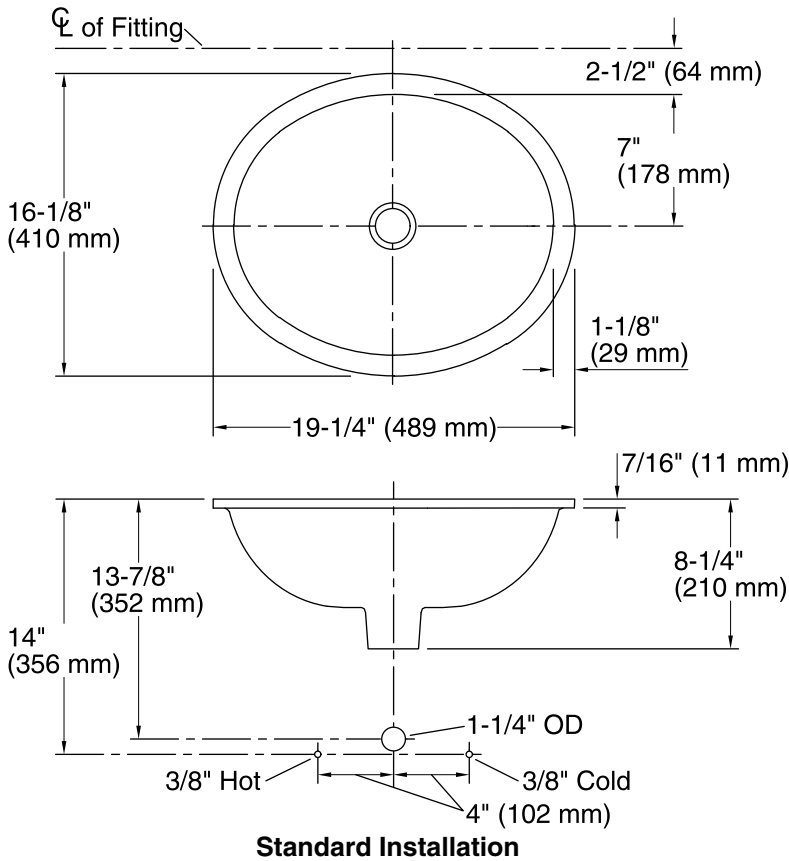

- Under-mount
- 17x14" countertop cut-out.

Recommended Accessories

K-8998 P-Trap

Components

Additional included component/s: 1193643 Basin Clamps.

ADA

Codes/Standards

ASME A112.19.2/CSA B45.1

	SSP	Oyster Pearl
	TB2	Ebony Pearl

USA/Canada: 1-800-4KOHLER (1-800-456-4537)

Kohler Co. reserves the right to make revisions without notice to product specifications.

For the most current Specification Sheet, go to www.kohler.com.

3-4-2017 03:54

THE BOLD LOOK
OF **KOHLER**®

Technical Information

All product dimensions are nominal.

Installation:	Under-mount
Bowl area	Length: 17" (432 mm) Width: 14" (356 mm) Water depth: 4" (102 mm)
Drain hole:	1-3/4" (44 mm)
Template:	1151011-7, required, not included