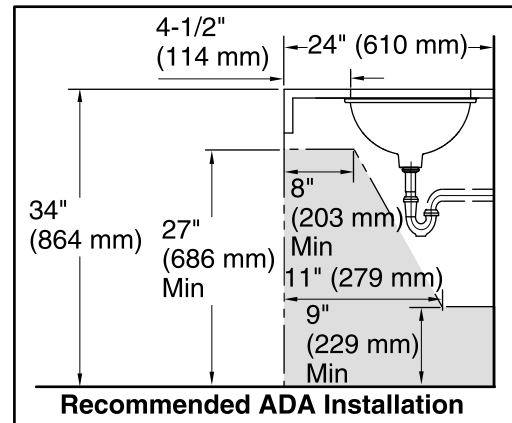

	SSP	Oyster Pearl
	TB2	Ebony Pearl

USA/Canada: 1-800-4KOHLER (1-800-456-4537)

Kohler Co. reserves the right to make revisions without notice to product specifications.

For the most current Specification Sheet, go to www.kohler.com.

3-4-2017 03:54

THE BOLD LOOK
OF **KOHLER**®

Technical Information

All product dimensions are nominal.

Installation:	Under-mount
Bowl area	Length: 17" (432 mm) Width: 14" (356 mm) Water depth: 4" (102 mm)
Drain hole:	1-3/4" (44 mm)
Template:	1151011-7, required, not included