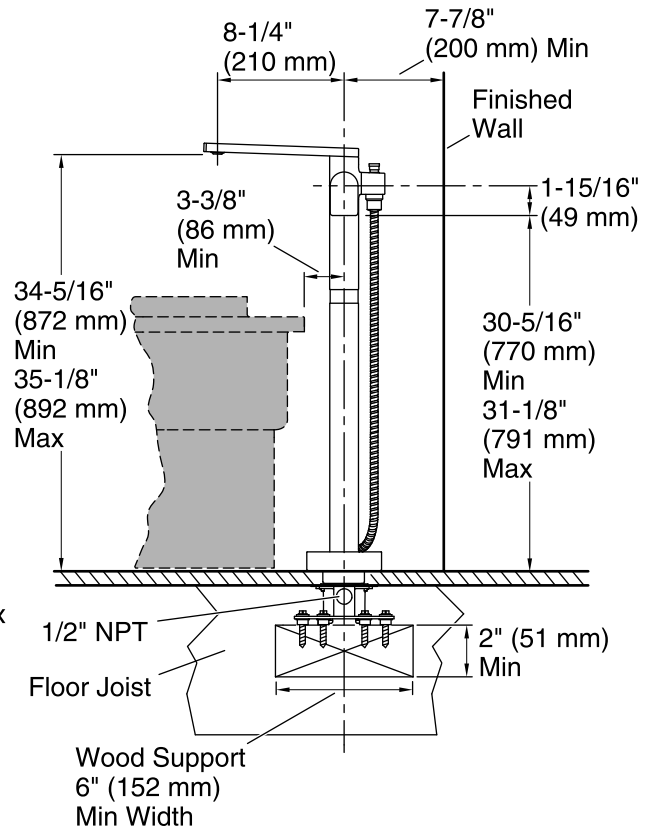

Technical Information

All product dimensions are nominal.

Spout:

Spout reach: 8-1/4" (210 mm)
Handle clearance: 1-15/16" (50 mm)

Faucet:

Flow rate: 7.5 gal/min (28.4 l/min)
Pressure: 45 psi (3.1 bar)

Handshower:

Rated maximum flow: 2 gal/min (7.6 l/min)
Pressure: 80 psi (5.5 bar)

Notes

Install this product according to the installation guide.

Adequate floor space is required. The wood support must be a minimum of 2" (51 mm) thick by 6" (152 mm) wide. 2x6 lumber is NOT adequate for this application.

Concrete can be used as the floor support. Requires a 3/16" masonry drill bit and six 1/4" x 1-3/4" concrete screws, which are not included.