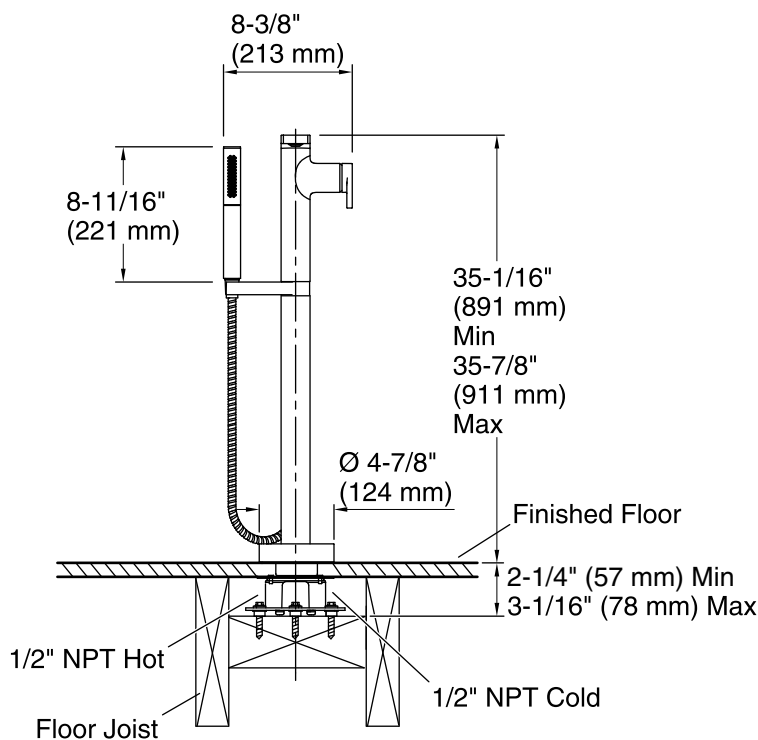

Technical Information

All product dimensions are nominal.

Spout:

Spout reach: 8-1/4" (210 mm)
Handle clearance: 1-15/16" (50 mm)

Faucet:

Flow rate: 7.5 gal/min (28.4 l/min)
Pressure: 45 psi (3.1 bar)

Handshower:

Rated maximum flow: 2 gal/min (7.6 l/min)
Pressure: 80 psi (5.5 bar)

Notes

Install this product according to the installation guide.

Adequate floor space is required. The wood support must be a minimum of 2" (51 mm) thick by 6" (152 mm) wide. 2x6 lumber is NOT adequate for this application.

Concrete can be used as the floor support. Requires a 3/16" masonry drill bit and six 1/4" x 1-3/4" concrete screws, which are not included.