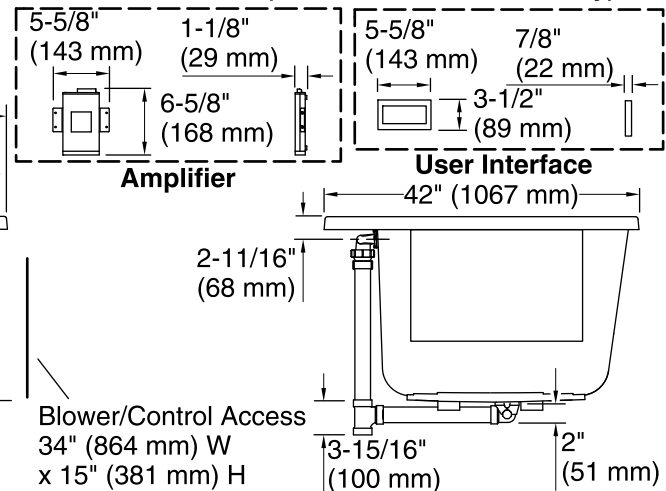

No change in measurements if connected with drain illustrated. (K-7272)

**Faucet Hole Locations
(For KOHLER® Brand Only)**

Required Electrical Service

One circuit required, protected with Class A Ground-Fault Circuit-Interrupter (GFCI) or Residual Current Device (RCD).

Amplifier, Heated Surface: 120 V, 15 A, 50/60 Hz

Technical Information

All product dimensions are nominal.

Installation:	Drop-in, Under-mount
Drain location:	Center
Basin area, bottom:	46-5/16" x 31-3/16" (1177 mm x 792 mm)
Basin area, top:	63-7/16" x 34-1/4" (1611 mm x 869 mm)
Weight:	120 lbs (54.4 kg)
Minimum floor load:	52.9 lbs/ft ² (258.3 kg/m ²)
Water depth:	18-5/8" (472 mm)
Water capacity:	112.2 gal (424.7 L)
Template:	Drop-in, 1268440-7, required, included
Electrical component rating:	Amplifier: 120 V, 1.1 A, 50/60 Hz Heated Surface: 120 V, 0.5 A, 60 Hz, 65 W
Amplifier channels:	2 at 15 W per channel 2 at 30 W per channel

Notes

Measure your actual product for rough-in details.

Install this product according to the installation instructions.

The hot water supply should be 70% of the capacity of the bath or greater. Installations will vary.

Provide one grounded electrical outlet within 24" (610 mm) of each component.

Control amplifier fits 16" (406 mm) center studs. 25' (7.6 m) cables are included.