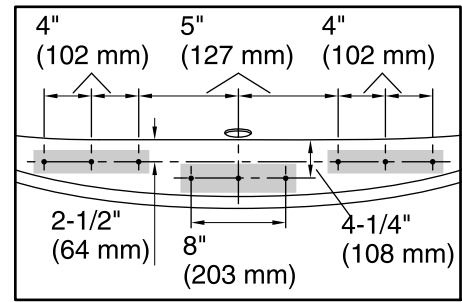

No change in measurements if connected with drain illustrated. (K-7272)