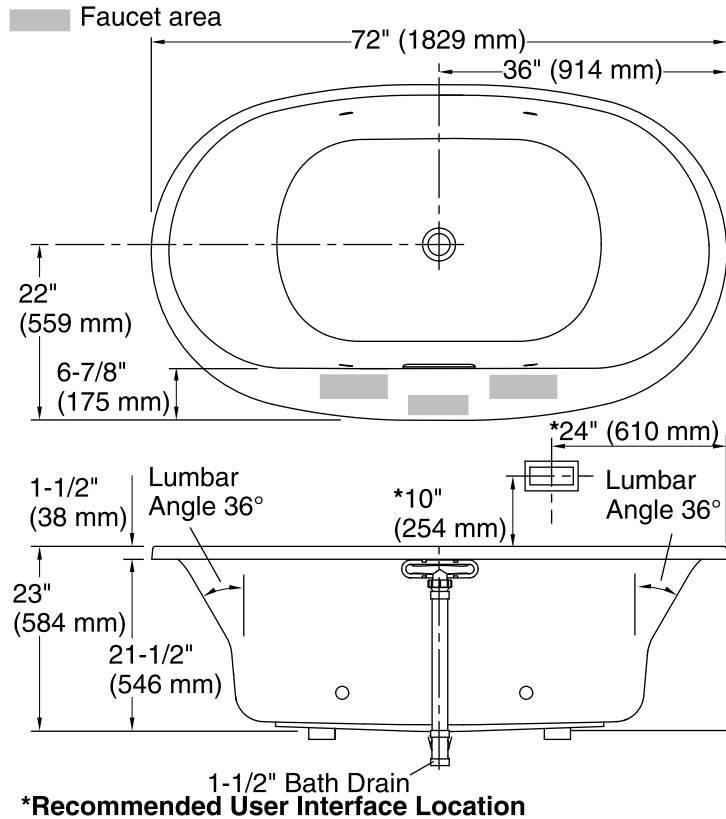

No change in measurements if connected with drain illustrated. (K-7272)