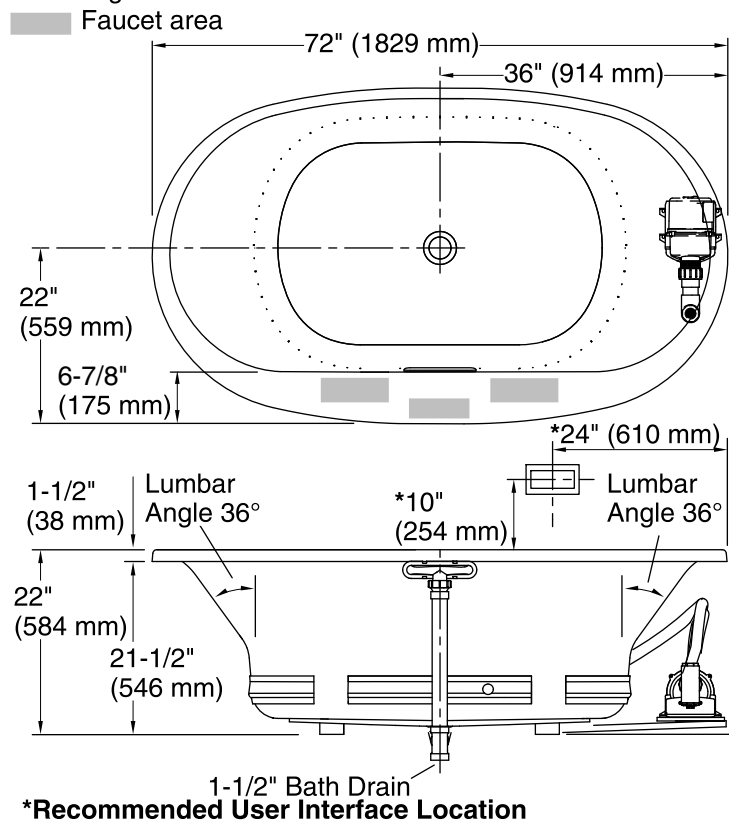

Features

- Center drain.
- Slotted overflow for deep soaking.
- Dual lumbar supports two-person bathing by offering comfort at both ends.
- 72" (1829 mm) x 42" (1067 mm) x 22" (559 mm)

Material

- Acrylic

K-886 Under-mount Install Kit

Components

Additional included component/s: 25' (7.6 m) cables.

Codes/Standards

ASME A112.19.7/CSA B45.10
CSA B45.5/IAPMO Z124
UL 1795
CSA C22.2 No. 218.2
Greenguard UL 2818 - Gold
CARB P2

No change in measurements if connected with drain illustrated. (K-7272)

**Faucet Hole Locations
(For KOHLER® Brand Only)**

Amplifier

User Interface

**Blower/Control Access
34" (864 mm) W
x 15" (381 mm) H**

All product dimensions are nominal.

Installation:	Drop-in, Under-mount
Drain location:	Center
Basin area, bottom:	46-5/16" x 31-3/16" (1177 mm x 792 mm)
Basin area, top:	63-7/16" x 34-1/4" (1611 mm x 869 mm)
Weight:	135 lbs (61.2 kg)
Minimum floor load:	53.6 lbs/ft ² (261.7 kg/m ²)
Water depth:	18-5/8" (472 mm)
Water capacity:	112.2 gal (424.7 L)
Template:	Drop-in, 1268440-7, required, included
Electrical component rating:	Blower: 120 V, 10 A, 60 Hz, 300 W Amplifier: 120 V, 1.1 A, 50/60 Hz
Amplifier channels:	2 at 15 W per channel 2 at 30 W per channel