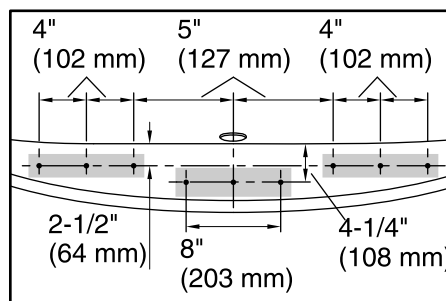

Features

- Center drain.
- Slotted overflow for deep soaking.
- Dual lumbar supports two-person bathing by offering comfort at both ends.
- 72" (1829 mm) x 42" (1067 mm) x 22" (559 mm)

Material

- Acrylic

K-886 Under-mount Install Kit

Components

Additional included component/s: 25' (7.6 m) cables.

Codes/Standards

ASME A112.19.7/CSA B45.10
CSA B45.5/IAPMO Z124
UL 1795
CSA C22.2 No. 218.2
Greenguard UL 2818 - Gold
CARB P2

No change in measurements if connected with drain illustrated. (K-7272)

**Faucet Hole Locations
(For KOHLER® Brand Only)**

Amplifier

User Interface

**Blower/Control Access
34" (864 mm) W
x 15" (381 mm) H**