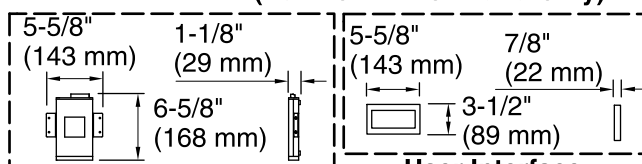

Features

- Center drain.
- Slotted overflow for deep soaking.
- Dual lumbar supports two-person bathing by offering comfort at both ends.
- 72" (1829 mm) x 42" (1067 mm) x 22" (559 mm)

Material

- Acrylic

No change in measurements if connected with drain illustrated. (K-7272)

**Faucet Hole Locations
(For KOHLER® Brand Only)**

Amplifier

User Interface

**Blower/Control Access
34" (864 mm) W
x 15" (381 mm) H**

All product dimensions are nominal.

Installation:	Drop-in, Under-mount
Drain location:	Center
Basin area, bottom:	46-5/16" x 31-3/16" (1177 mm x 792 mm)
Basin area, top:	63-7/16" x 34-1/4" (1611 mm x 869 mm)
Weight:	135 lbs (61.2 kg)
Minimum floor load:	53.6 lbs/ft ² (261.7 kg/m ²)
Water depth:	18-5/8" (472 mm)
Water capacity:	112.2 gal (424.7 L)
Template:	Drop-in, 1268440-7, required, included
Electrical component rating:	Blower: 120 V, 10 A, 60 Hz, 300 W Amplifier: 120 V, 1.1 A, 50/60 Hz
Amplifier channels:	2 at 15 W per channel 2 at 30 W per channel