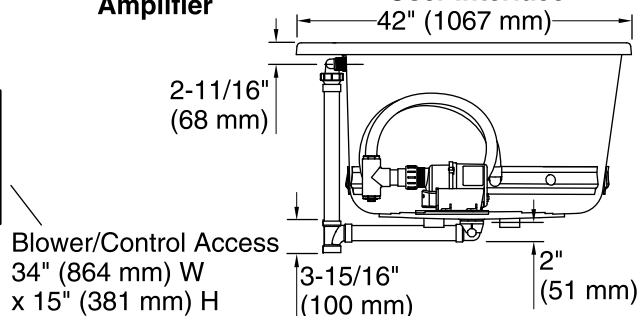

No change in measurements if connected with drain illustrated. (K-7272)

**Faucet Hole Locations
(For KOHLER® Brand Only)**

Amplifier

User Interface

**Blower/Control Access
34" (864 mm) W
x 15" (381 mm) H**

All product dimensions are nominal.

Installation:	Drop-in, Under-mount
Drain location:	Center
Basin area, bottom:	46-5/16" x 31-3/16" (1177 mm x 792 mm)
Basin area, top:	63-7/16" x 34-1/4" (1611 mm x 869 mm)
Weight:	135 lbs (61.2 kg)
Minimum floor load:	53.6 lbs/ft ² (261.7 kg/m ²)
Water depth:	18-5/8" (472 mm)
Water capacity:	112.2 gal (424.7 L)
Template:	Drop-in, 1268440-7, required, included
Electrical component rating:	Blower: 120 V, 10 A, 60 Hz, 300 W Amplifier: 120 V, 1.1 A, 50/60 Hz
Amplifier channels:	2 at 15 W per channel 2 at 30 W per channel