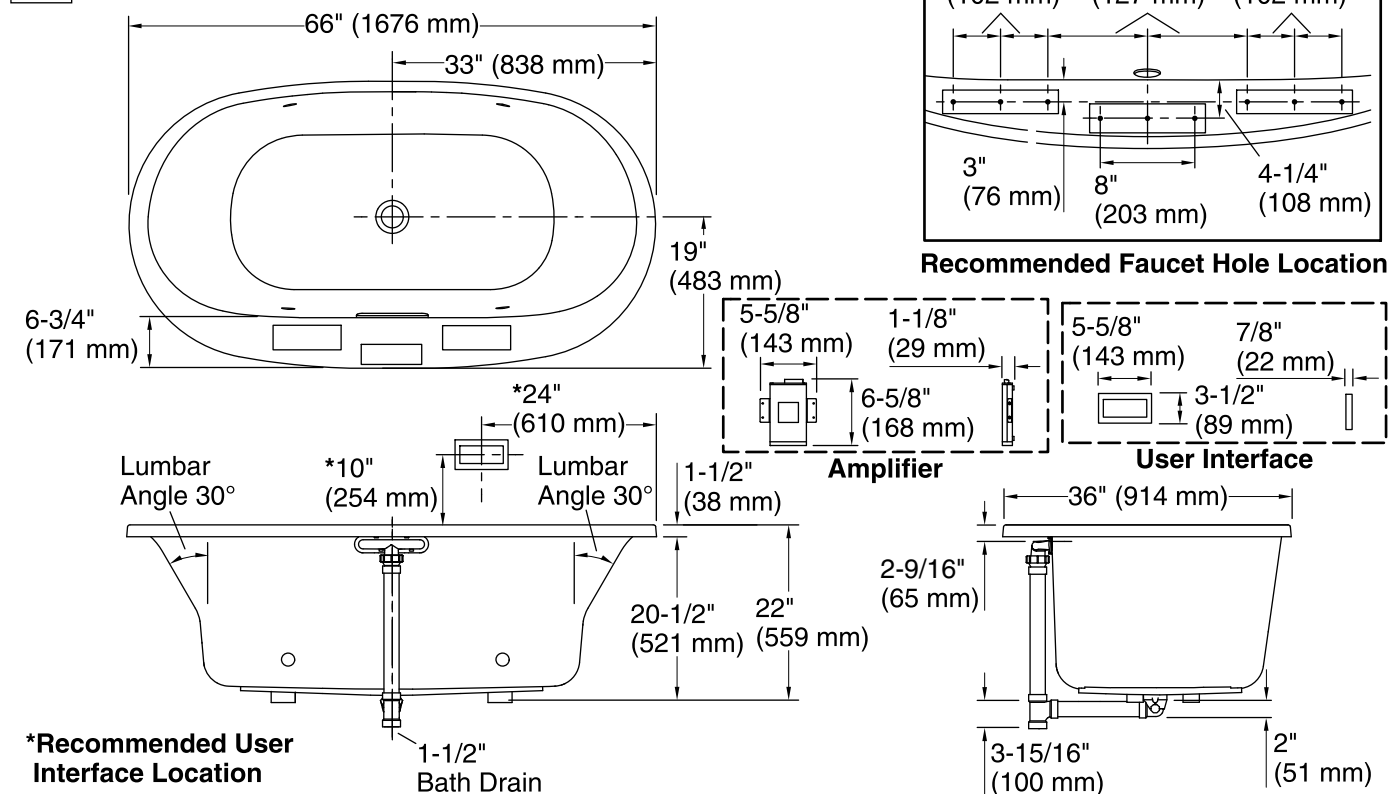

12-4-2018 13:54 - US

THE BOLD LOOK  
OF **KOHLER**®

No change in measurements if connected with drain illustrated. (K-7272)

□ Recommended Faucet Location

### Technical Information

All product dimensions are nominal.

Installation:	Drop-in, Under-mount
Drain location:	Center
Basin area, bottom:	47" x 26-1/4" (1193 mm x 666 mm)
Basin area, top:	61-3/16" x 28-3/8" (1554 mm x 721 mm)
Weight:	100 lbs (45.4 kg)
Minimum floor load:	52.3 lbs/ft <sup>2</sup> (255.4 kg/m <sup>2</sup> )
Water depth:	17-9/16" (446 mm)
Water capacity:	85.5 gal (323.7 L)
Template:	Drop-in, 1268439-7, required, included
Electrical component rating:	Amplifier: 120 V, 1.1 A, 50/60 Hz
Amplifier channels:	2 at 15 W per channel 2 at 30 W per channel
Bluetooth® range:	33 ft (0.8 m)
Bluetooth® version:	3.0