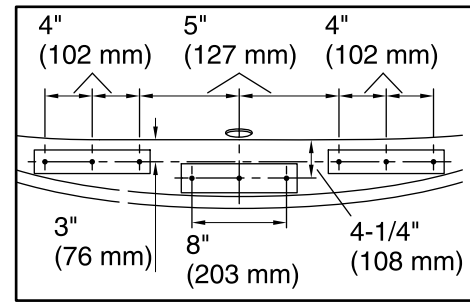

No change in measurements if connected with drain illustrated. (K-7272)

□ Recommended Faucet Location