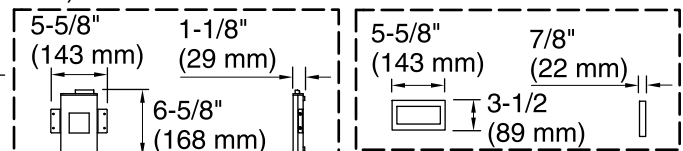

Recommended Faucet Hole Location