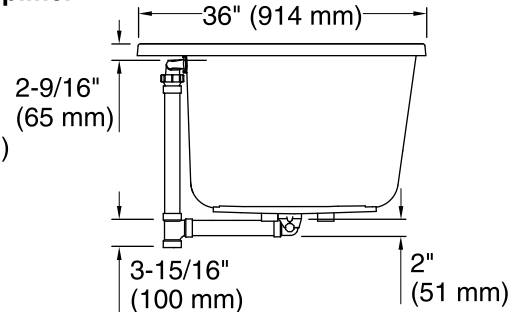

Amplifier

User Interface

Required Electrical Service

One circuit required, protected with Class A Ground-Fault Circuit-Interrupter (GFCI) or Residual Current Device (RCD).

Amplifier: 120 V, 15 A, 50/60 Hz

Technical Information

All product dimensions are nominal.

Installation:	Drop-in, Under-mount
Drain location:	Center
Basin area, bottom:	47" x 26-1/4" (1193 mm x 666 mm)
Basin area, top:	61-3/16" x 28-3/8" (1554 mm x 721 mm)
Weight:	95 lbs (43.1 kg)
Minimum floor load:	52 lbs/ft² (253.9 kg/m²)
Water depth:	17-9/16" (446 mm)
Water capacity:	85.5 gal (323.7 L)
Template:	Drop-in, 1268439-7, required, included
Electrical component rating:	Amplifier: 120 V, 1.1 A, 50/60 Hz
Amplifier channels:	2 at 15 W per channel 2 at 30 W per channel
Bluetooth® range:	33 ft (0.8 m)
Bluetooth® version:	3.0

Notes

Measure your actual product for rough-in details. Install this product according to the installation instructions.

The hot water supply should be 70% of the capacity of the bath or greater. Installations will vary.

Provide one grounded electrical outlet within 24" (610 mm) of each component.

If installing a rim-mount faucet, make sure there is no interference above or below the deck before drilling any holes.