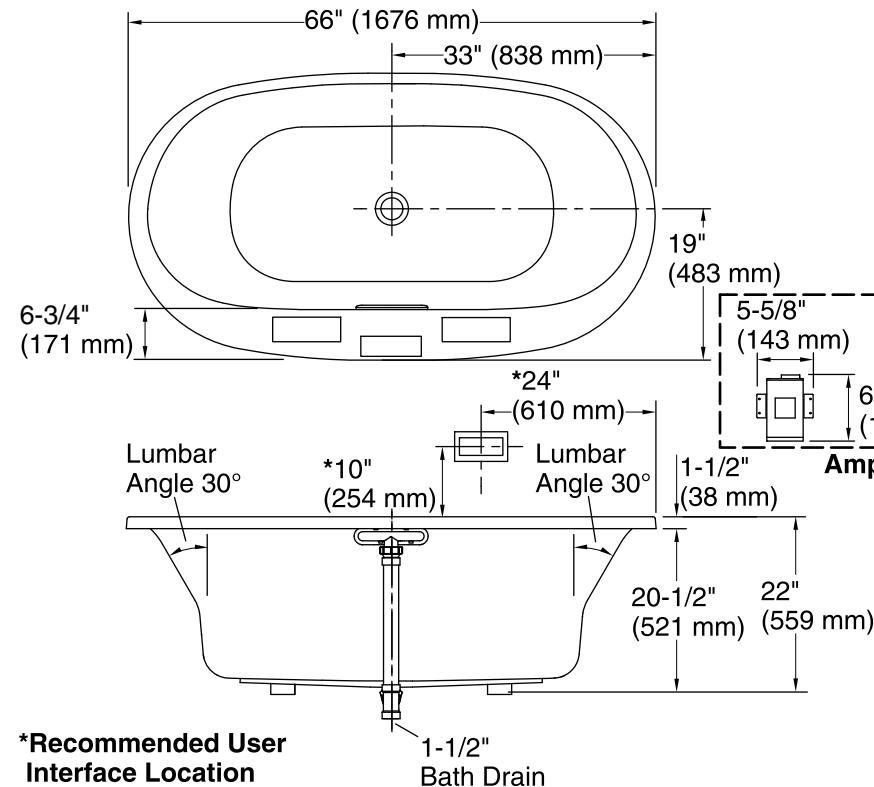

No change in measurements if connected with drain illustrated. (K-7272)

□ Recommended Faucet Location