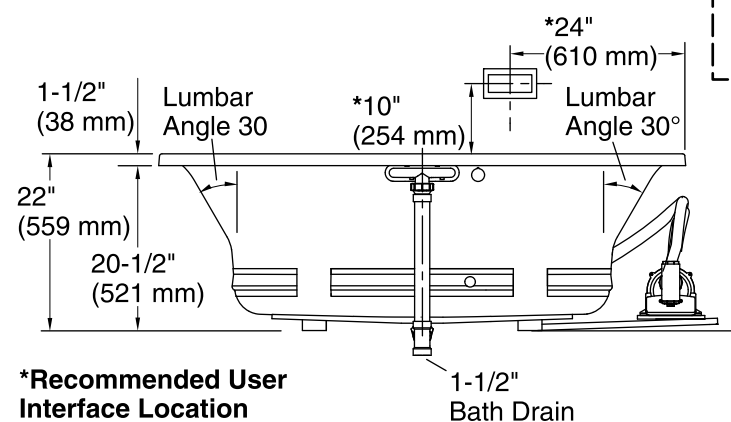

□ Recommended Faucet Location

Recommended Faucet Hole Location

*Recommended User Interface Location

1-1/2" Bath Drain

Amplifier

User Interface

Blower/Control Access
34" (864 mm) W
x 15" (381 mm) H

Required Electrical Service

Installation:	Drop-in, Under-mount
Drain location:	Center
Basin area, bottom:	47" x 26-1/4" (1193 mm x 666 mm)
Basin area, top:	61-3/16" x 28-3/8" (1554 mm x 721 mm)
Weight:	120 lbs (54.4 kg)
Minimum floor load:	53.6 lbs/ft ² (261.7 kg/m ²)
Water depth:	17-9/16" (446 mm)
Water capacity:	85.5 gal (323.7 L)
Template:	Drop-in, 1268439-7, required, included
Electrical component rating:	Blower: 120 V, 10 A, 60 Hz Amplifier: 120 V, 1.1 A, 50/60 Hz
Amplifier channels:	2 at 15 W per channel 2 at 30 W per channel
Bluetooth® range:	33 ft (0.8 m)