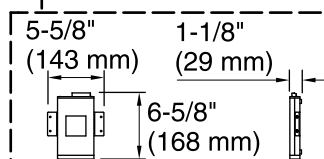

□ Recommended Faucet Location

Recommended Faucet Hole Location

*Recommended User Interface Location

1-1/2" Bath Drain

Amplifier

User Interface

Blower/Control Access
34" (864 mm) W
x 15" (381 mm) H

Required Electrical Service

Installation:	Drop-in, Under-mount
Drain location:	Center
Basin area, bottom:	47" x 26-1/4" (1193 mm x 666 mm)
Basin area, top:	61-3/16" x 28-3/8" (1554 mm x 721 mm)
Weight:	120 lbs (54.4 kg)
Minimum floor load:	53.6 lbs/ft ² (261.7 kg/m ²)
Water depth:	17-9/16" (446 mm)
Water capacity:	85.5 gal (323.7 L)
Template:	Drop-in, 1268439-7, required, included
Electrical component rating:	Blower: 120 V, 10 A, 60 Hz Amplifier: 120 V, 1.1 A, 50/60 Hz
Amplifier channels:	2 at 15 W per channel 2 at 30 W per channel
Bluetooth® range:	33 ft (0.8 m)