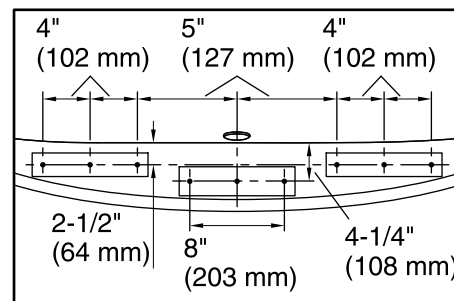

□ Recommended Faucet Location

Recommended Faucet Hole Location

*Recommended User Interface Location

1-1/2" Bath Drain

Amplifier

User Interface

Blower/Control Access
34" (864 mm) W
x 15" (381 mm) H

Required Electrical Service