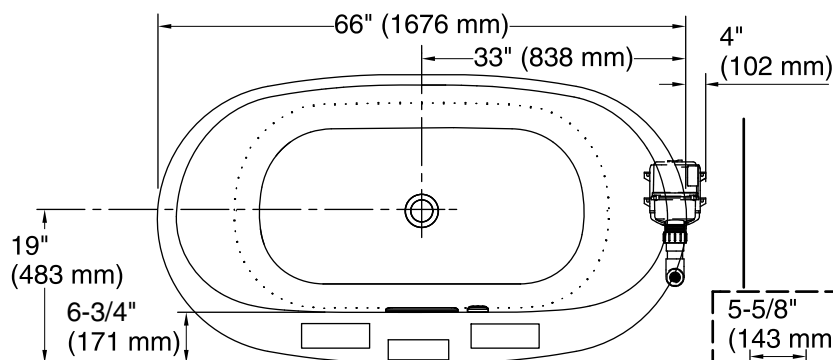

□ Recommended Faucet Location

Recommended Faucet Hole Location

*Recommended User Interface Location

1-1/2" Bath Drain

Amplifier

User Interface

Blower/Control Access
34" (864 mm) W
x 15" (381 mm) H

Required Electrical Service

Installation:	Drop-in, Under-mount
Drain location:	Center
Basin area, bottom:	47" x 26-1/4" (1193 mm x 666 mm)
Basin area, top:	61-3/16" x 28-3/8" (1554 mm x 721 mm)
Weight:	120 lbs (54.4 kg)
Minimum floor load:	53.6 lbs/ft ² (261.7 kg/m ²)
Water depth:	17-9/16" (446 mm)
Water capacity:	85.5 gal (323.7 L)
Template:	Drop-in, 1268439-7, required, included
Electrical component rating:	Blower: 120 V, 10 A, 60 Hz Amplifier: 120 V, 1.1 A, 50/60 Hz
Amplifier channels:	2 at 15 W per channel 2 at 30 W per channel
Bluetooth® range:	33 ft (0.8 m)