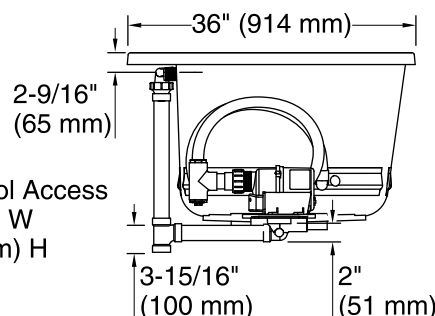

□ Recommended Faucet Location

Recommended Faucet Hole Location

*Recommended User Interface Location

1-1/2" Bath Drain

Amplifier

User Interface

Blower/Control Access
34" (864 mm) W
x 15" (381 mm) H

Required Electrical Service

Installation:	Drop-in, Under-mount
Drain location:	Center
Basin area, bottom:	47" x 26-1/4" (1193 mm x 666 mm)
Basin area, top:	61-3/16" x 28-3/8" (1554 mm x 721 mm)
Weight:	120 lbs (54.4 kg)
Minimum floor load:	53.6 lbs/ft ² (261.7 kg/m ²)
Water depth:	17-9/16" (446 mm)
Water capacity:	85.5 gal (323.7 L)
Template:	Drop-in, 1268439-7, required, included
Electrical component rating:	Blower: 120 V, 10 A, 60 Hz Amplifier: 120 V, 1.1 A, 50/60 Hz
Amplifier channels:	2 at 15 W per channel 2 at 30 W per channel
Bluetooth® range:	33 ft (0.8 m)