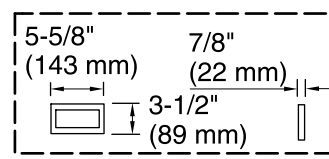

□ Recommended Faucet Location

Recommended Faucet Hole Location

*Recommended User Interface Location

1-1/2" Bath Drain

Amplifier

User Interface

Blower/Control Access
34" (864 mm) W
x 15" (381 mm) H

Required Electrical Service

Installation:	Drop-in, Under-mount
Drain location:	Center
Basin area, bottom:	47" x 26-1/4" (1193 mm x 666 mm)
Basin area, top:	61-3/16" x 28-3/8" (1554 mm x 721 mm)
Weight:	120 lbs (54.4 kg)
Minimum floor load:	53.6 lbs/ft ² (261.7 kg/m ²)
Water depth:	17-9/16" (446 mm)
Water capacity:	85.5 gal (323.7 L)
Template:	Drop-in, 1268439-7, required, included
Electrical component rating:	Blower: 120 V, 10 A, 60 Hz Amplifier: 120 V, 1.1 A, 50/60 Hz
Amplifier channels:	2 at 15 W per channel 2 at 30 W per channel
Bluetooth® range:	33 ft (0.8 m)