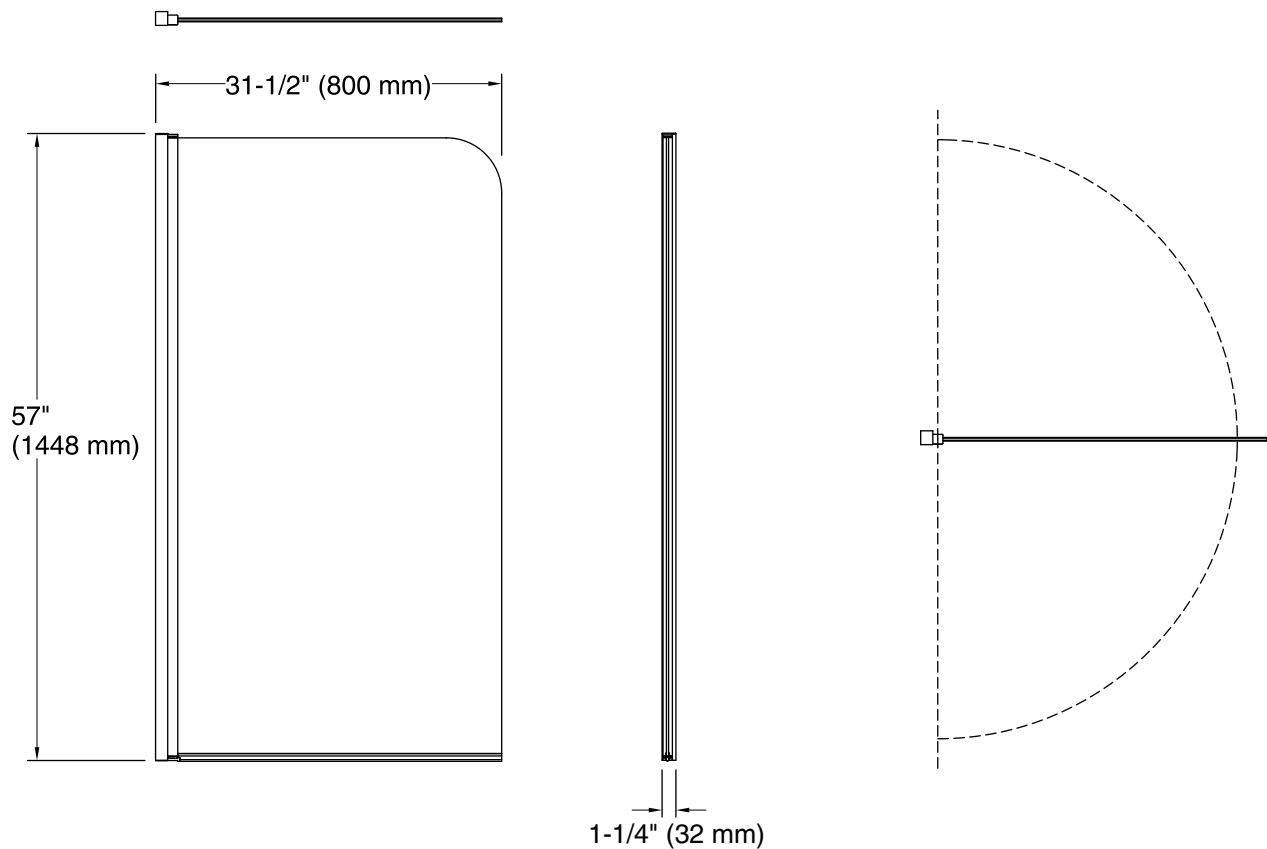

Features

- Frameless, 1/4-inch-thick (6mm) Crystal Clear tempered glass.
- Swings in or out for easy access and cleaning.
- CleanCoat® glass treatment repels water for improved ease of cleaning.
- Square minimalist-style wall jamb.
- No exposed screws for sleek, contemporary look.
- Out-of-Plumb adjustability for simple installation.

See website for detailed warranty information.

Available Glass Options

Code	Description
L	Crystal Clear

Technical Information

All product dimensions are nominal.

Installation type: For bath installation

Opening Width - Min: 31-1/2" (800 mm)

Glass thickness: 1/4" (6 mm)

Glass coating: CleanCoat®

Notes

Install this product according to the installation guide.