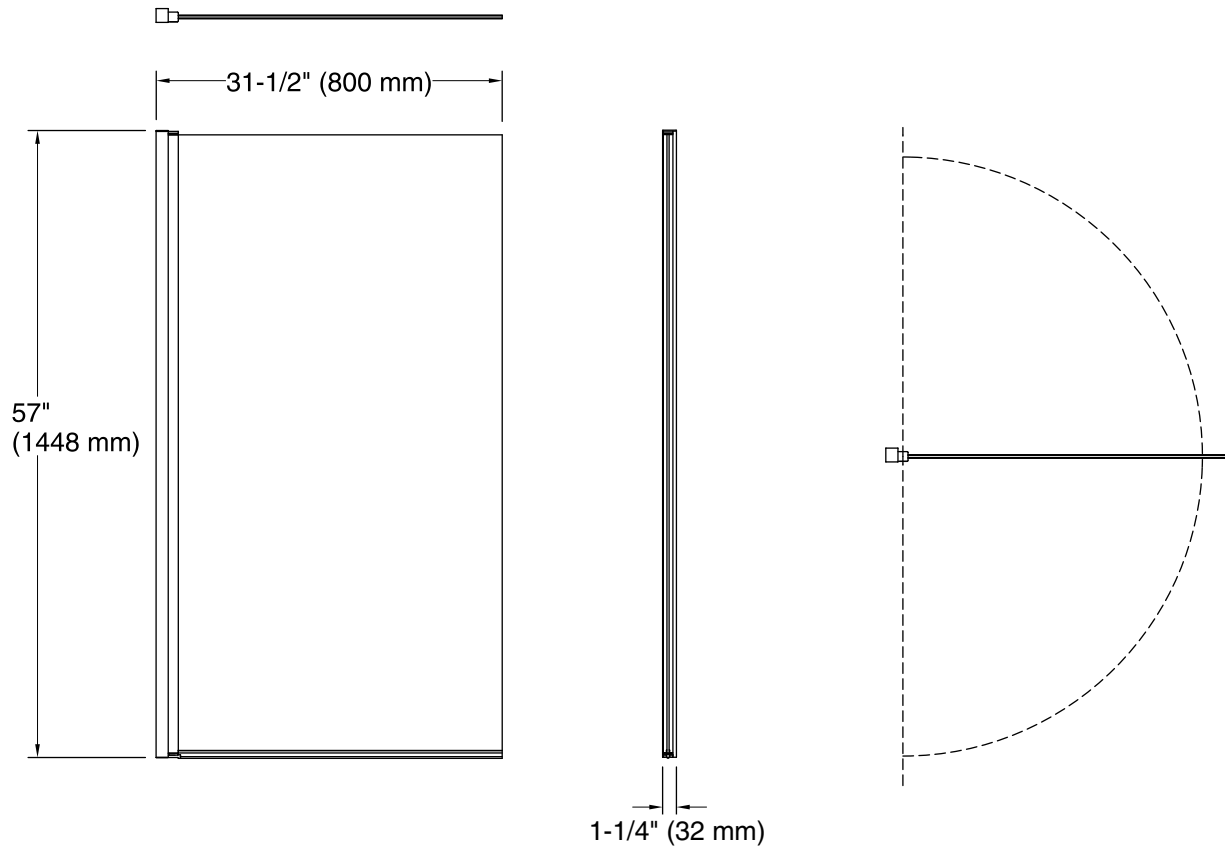

Features

- Frameless, 1/4-inch-thick (6mm) Crystal Clear tempered glass.
- Swings in or out for easy access and cleaning.
- CleanCoat® glass treatment repels water for improved ease of cleaning.
- Square minimalist-style wall jamb.
- No exposed screws for sleek, contemporary look.
- Out-of-Plumb adjustability for simple installation.

See website for detailed warranty information.

Available Glass Options

Code	Description
L	Crystal Clear

Technical Information

All product dimensions are nominal.

Installation type: For bath installation

Opening Width - Min: 31-1/2" (800 mm)

Glass thickness: 1/4" (6 mm)

Glass coating: CleanCoat®

Notes

Install this product according to the installation guide.