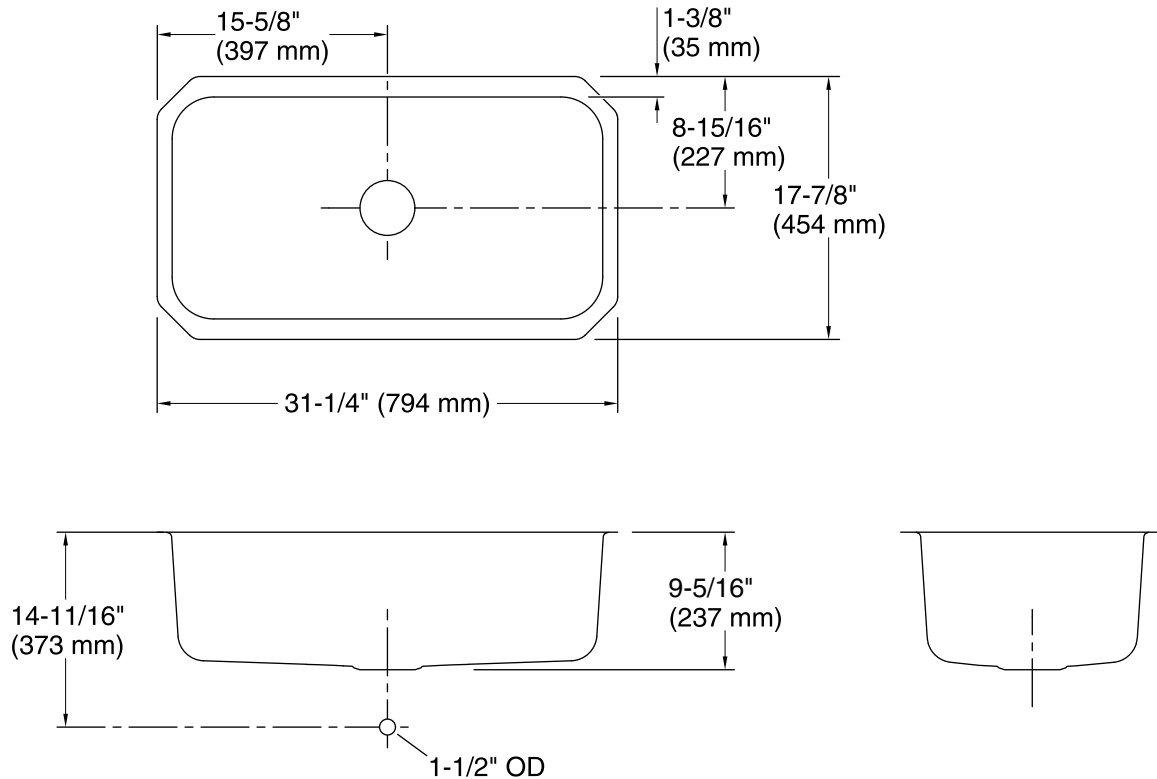

Undertone®
Under-mount Kitchen Sink
K-5290

Features

- 36-inch minimum base cabinet width.
- Single bowl.
- 9-5/8-inch depth.
- No faucet holes.
- SilentShield® sound-absorption technology offers quieter performance.
- Includes installation hardware.

Material

- 18-gauge stainless steel.

Installation

- Under-mount

Recommended Accessories

K-5474 Stainless Steel Sink Rack

Codes/Standards

ASME A112.19.3/CSA B45.4

**Lifetime Limited Warranty for
KOHLER® Stainless Steel Sinks**

See website for detailed warranty information.

Technical Information

All product dimensions are nominal.

Bowl configuration:	Single
Installation:	Under-mount, Under-mount
Bowl area (Center)	Length: 29-3/16" (742 mm) Width: 15-1/16" (383 mm) Bowl depth: 9" (229 mm) Water depth: 9" (229 mm)
Template:	1219562-7, required, included