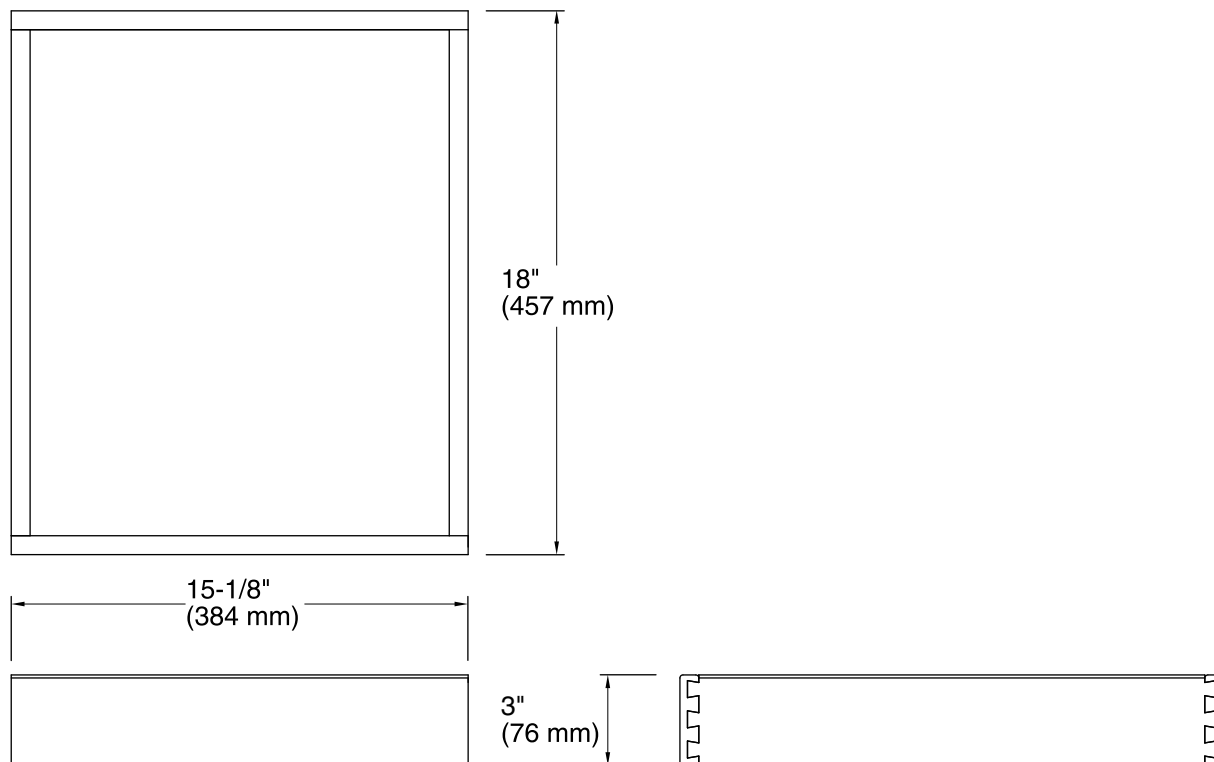

## Features

- For use with K-99562 Jacquard™, K-99563 Damask™ (not wall-hung), and K-99564 Poplin™ vanities.
- Catalyzed conversion varnish provides a durable moisture-resistant finish.
- Full-extension 18" (457 mm) depth tray with slow-close under-mount slides for smooth opening.

## Technical Information

All product dimensions are nominal.