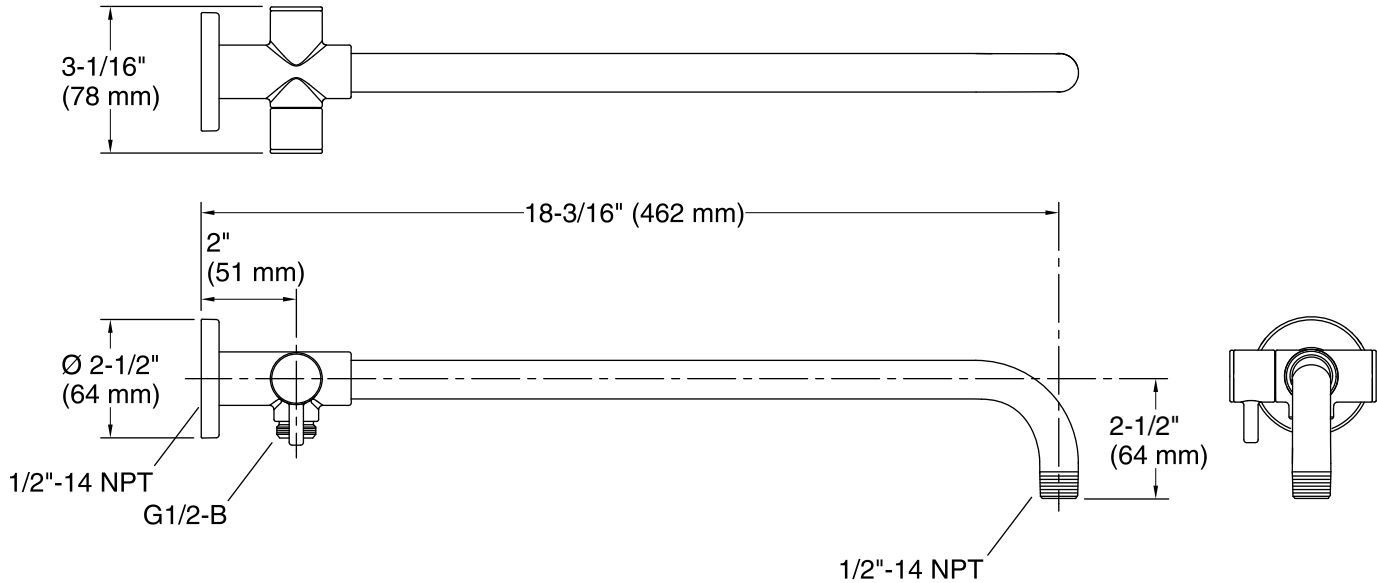

Features

- Diverter switches water between rainhead or handshower
- 1/2-inch NPT connection
- For use with KOHLER rainheads & handshowers (sold separately)

Material

- Metal construction
- KOHLER finishes resist corrosion and tarnishing

Technical Information

All product dimensions are nominal.

Notes

Install this product according to the installation guide.