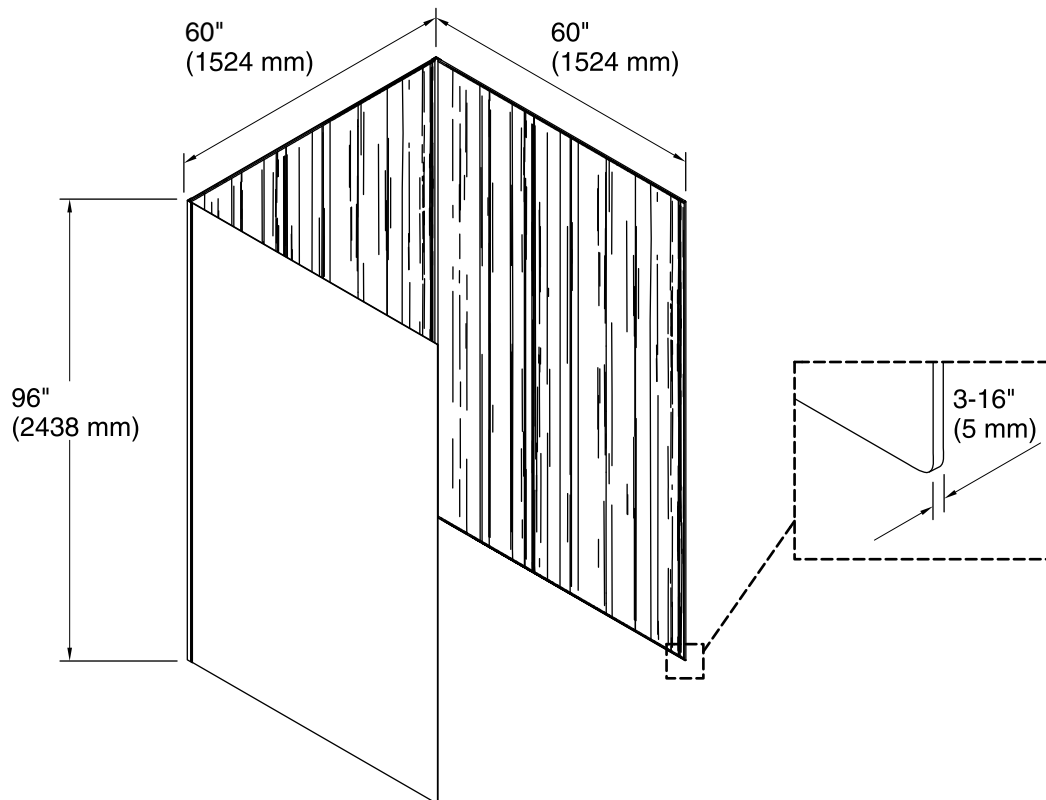

Features

- Cord pattern texture.

Material

- Durable, non-porous, 0.2" thick compression molded walls that are easy to clean and resist chipping and cracking.
- Includes (3) 60"x96" wall panel and (2) color-matched corner joints.
- Walls made from Serica™ composite material.

Installation

- Trimmable to customize size and installation.

Codes/Standards

ASTM E162
ASTM E662
Greenguard UL 2818 - Gold

KOHLER® Limited Warranty – Choreograph™ Walls and Accessories

See website for detailed warranty information.

Available Color/Finishes

Color tiles intended for reference only.

Color	Code	Description
	0	White
	96	Biscuit
	47	Almond
	NY	Dune
	95	Ice™ Grey
	G9	Sandbar

Technical Information

All product dimensions are nominal.
Installation: 3-Wall Alcove