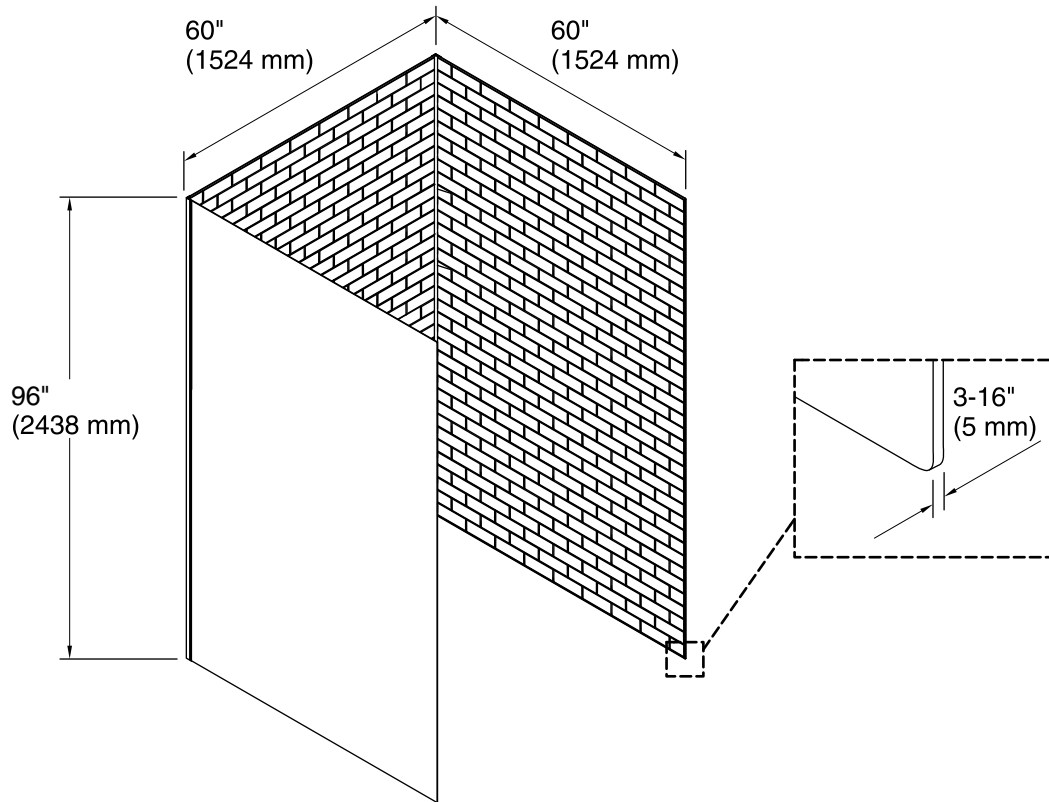

Technical Information

All product dimensions are nominal.
Installation: 3-Wall Alcove

Notes

- Measure your actual product for rough-in details.
- Install this product according to the installation instructions.
- Use non-solvent based construction adhesive.
- For installation over tile, use 100% silicone sealant.
- Corner joints allow for 3/8" (10 mm) adjustment for out-of-plumb conditions or uneven cuts.
- If installing accessories, install 2x4 backing for handrails, shelves, and shower hooks, and 2x10 backing for the flip-down seat.