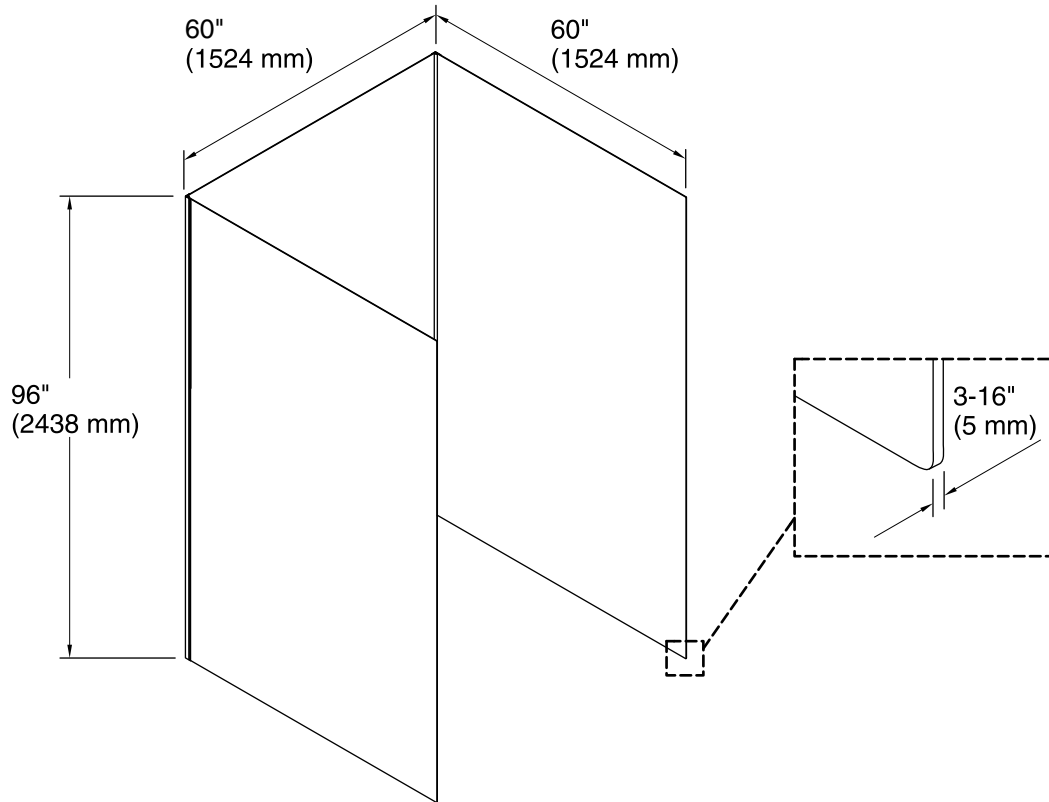

### Features

- Includes three 60" x 96" walls and two 96" corner joints.
- No need to install trim. Factory-installed edge provides a finished look for walls.
- Joint system hides caulk and silicone, leaving fewer places for mold to grow and simplifying cleaning.
- Coordinates with Choreograph shower accessories and storage (sold separately).

### Installation

- In-field trimmable.
- Adheres to water-resistant wallboard.
- For a 60" x 60" x 96" three-wall alcove or smaller.

### Technical Information

All product dimensions are nominal.

Installation: 3-Wall Alcove