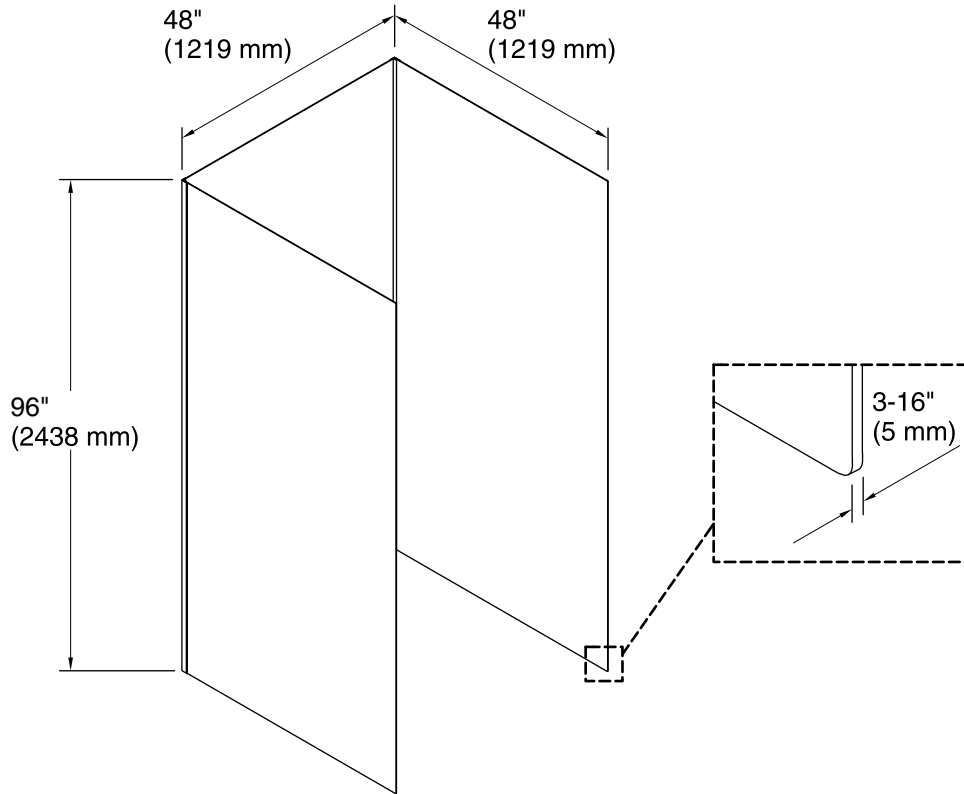

Features

- Includes three 48" x 96" walls and two 96" corner joints.
- No need to install trim. Factory-installed edge provides a finished look for walls.
- Joint system hides caulk and silicone, leaving fewer places for mold to grow and simplifying cleaning.
- Coordinates with Choreograph shower accessories and storage (sold separately).

Installation

- In-field trimmable.
- Adheres to water-resistant wallboard.
- For a 48" x 48" x 96" three-wall alcove or smaller.

Codes/Standards

ASTM E162
ASTM E662
Greenguard UL 2818 - Gold

KOHLER® Limited Warranty – Choreograph™ Walls and Accessories

Technical Information

All product dimensions are nominal.

Installation: 3-Wall Alcove

Notes

Measure your actual product for rough-in details.

Install this product according to the installation instructions.