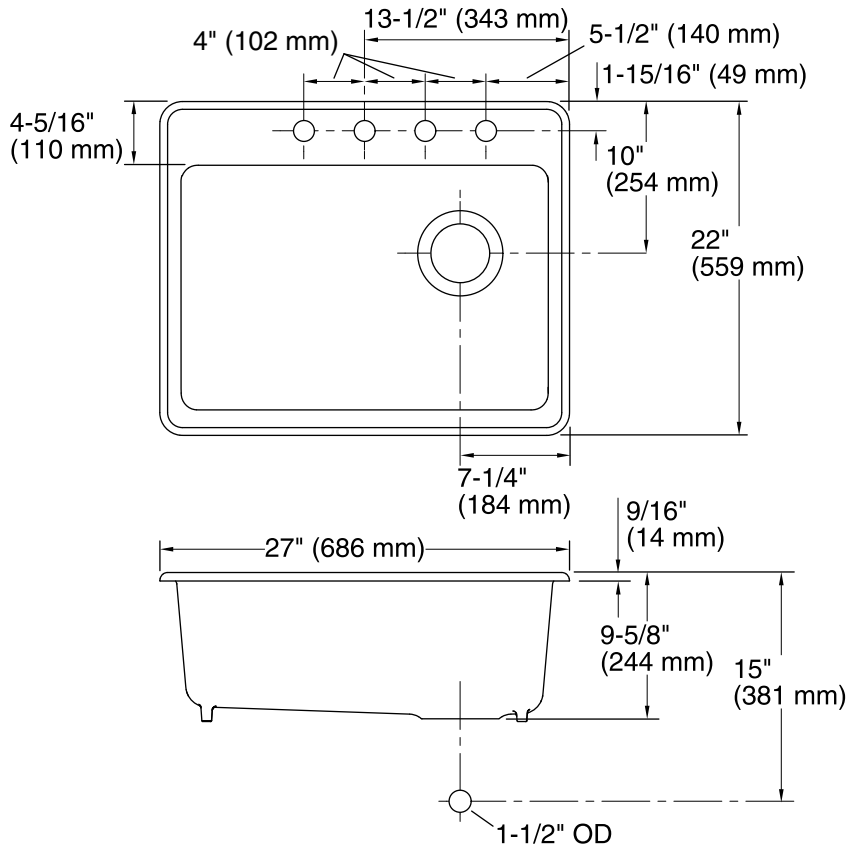

Technical Information

All product dimensions are nominal.

Installation: Top-mount, Top-mount
Bowl area Length: 24-1/4" (616 mm)
Width: 17-1/4" (438 mm)
Bowl depth: 9" (229 mm)
Water depth: 9" (229 mm)
Number of deck holes: 4
Template: 1244382-7, required, included

Notes

Install this product according to the installation instructions.