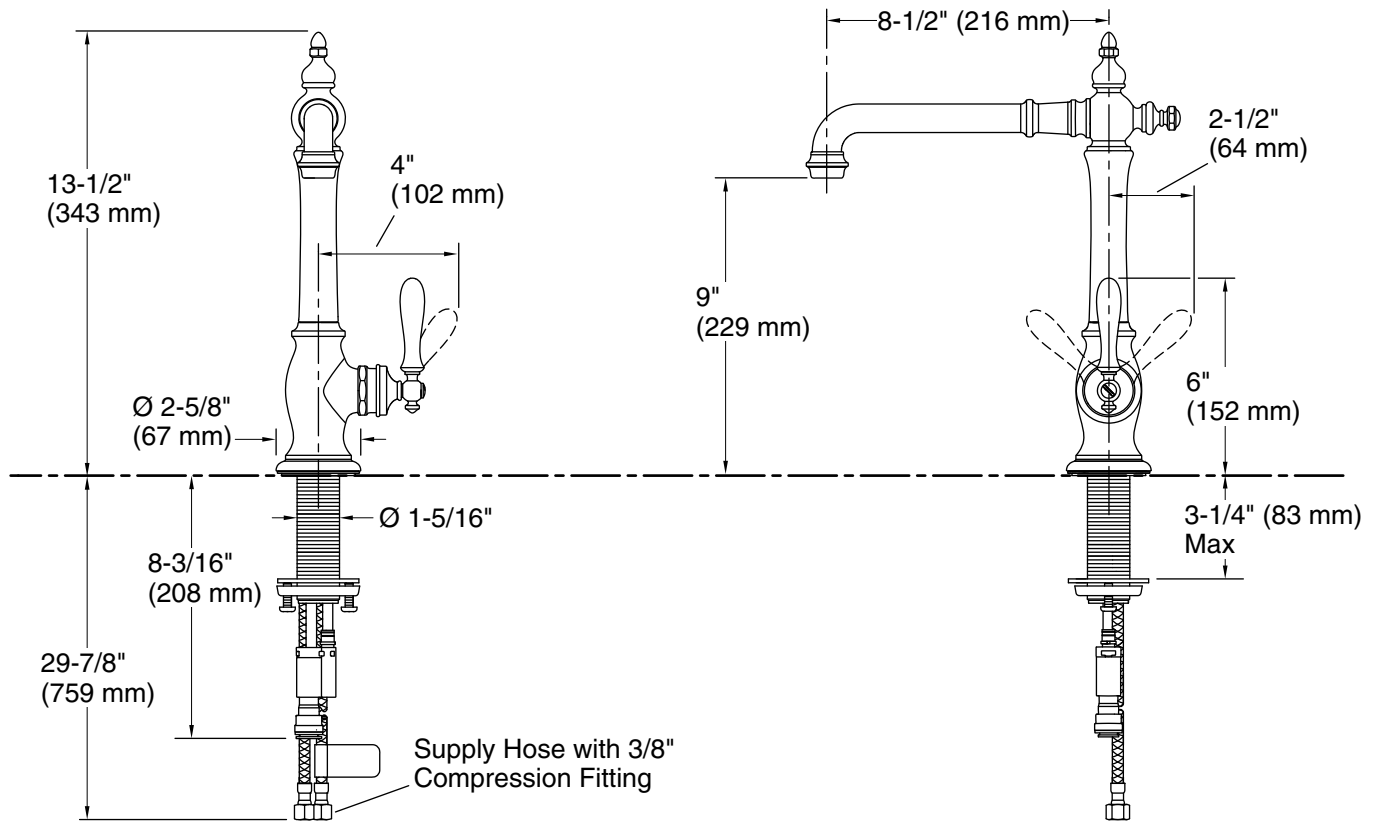

Features

- High-arch spout with 360° spout rotation offers superior clearance for filling pots and cleaning
- KOHLER ceramic disc valves exceed industry longevity standards for a lifetime of durable performance
- Single lever handle is simple to use and makes adjusting water temperature easy
- Temperature memory allows faucet to be turned on and off at the temperature set during prior usage
- Available with 8-1/2" (216 mm) swing spout reach
- 1.5 gpm (5.7 lpm) maximum flow rate at 60 psi (4.14 bar)

Adapters, Rough-in and Extension Kits

1012715	Range: 3-1/4" (83 mm) - 5-3/8" (137 mm)
1030920	Range: 2-11/16" (68 mm) - 3-3/4" (95 mm)

Recommended Products/Accessories

1054432
K-99272 Three-Hole Kitchen Faucet Escutcheon
K-77685 Single-Cartridge Water Filtration System
K-77686 Double-Cartridge Water Filtration System
K-77687 single replacement filter cartridge
K-77688 Replacement Filter Cartridges, Two-Pack
K-23723 Faucet cleaner

Technical Information

All product dimensions are nominal.

Spout:

Spout reach: 8-1/2" (216 mm)

Notes

Install this product according to the installation guide.

ADA, CSA B651 compliant when installed to the specific requirements of these regulations.