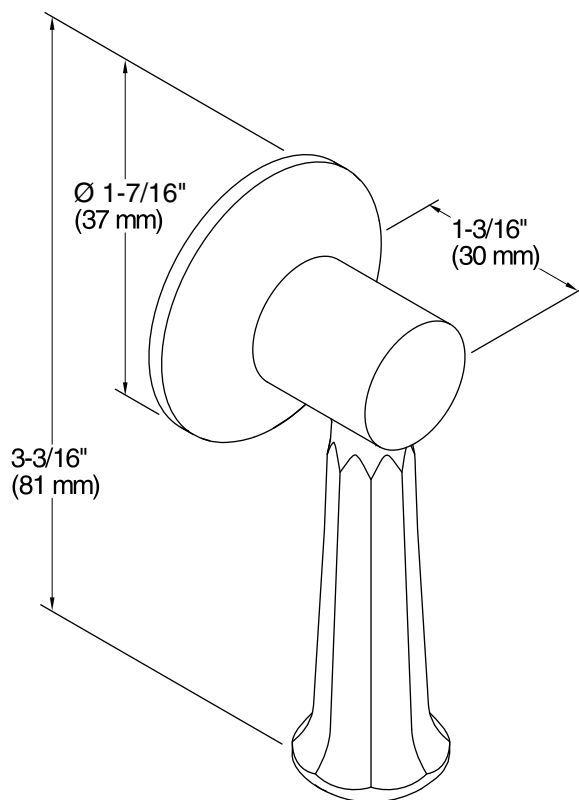

### Features

- Mounts vertically.
- Premium metal construction for durability.
- KOHLER finishes resist corrosion and tarnish.
- For use with the K-3940-RA Kathryn One-Piece Toilets.
- Coordinates with other products in the Kathryn collection.

## Technical Information

All product dimensions are nominal.