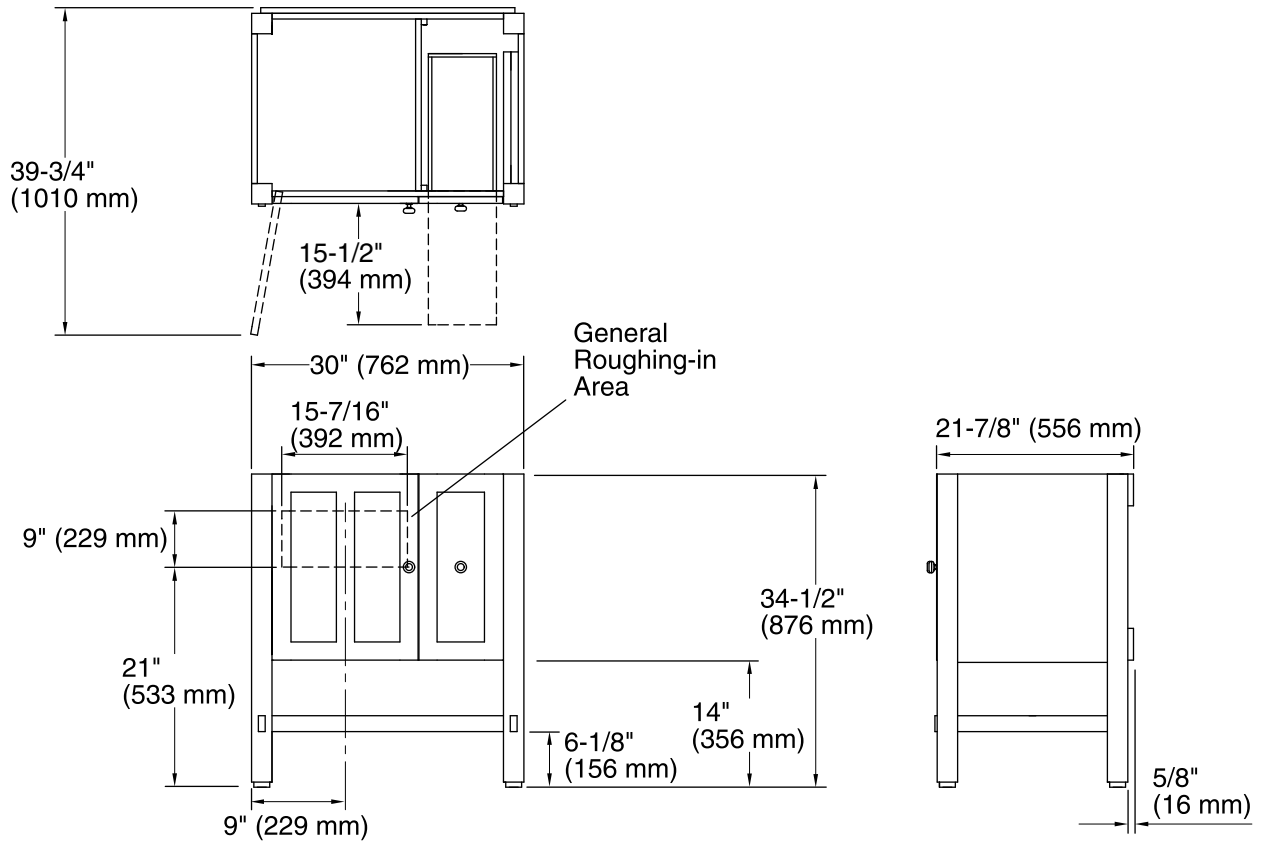

Color	Code	Description
	1WA	Linen White
	F69	Woodland
	1WT	Mohair Grey

Technical Information

All product dimensions are nominal.

Vanity type: Standard

Notes

Install this product according to the installation guide.