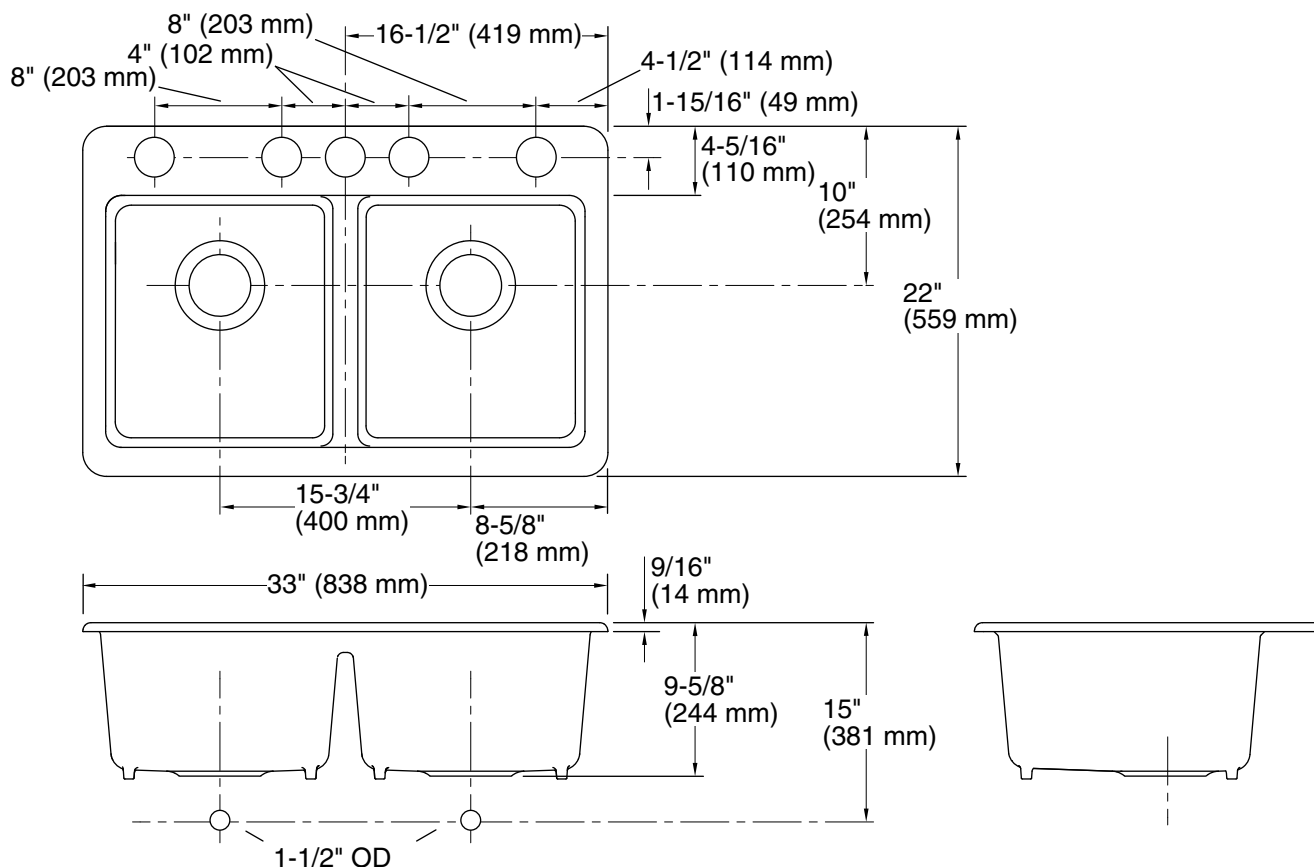

Technical Information

All product dimensions are nominal.

Min. base cabinet width: 36" (914 mm)

Bowl area (Left): Length: 14-5/16" (363 mm)
Width: 17-1/4" (438 mm)
Bowl depth: 9" (229 mm)
Water depth: 9" (229 mm)

Bowl area (Right): Length: 14-5/16" (363 mm)
Width: 17-1/4" (438 mm)
Bowl depth: 9" (229 mm)
Water depth: 9" (229 mm)

Number of deck holes: 5

Drain hole: 3-7/8" (98 mm)

Template: 1166727-7, required, included

Notes

Install this product according to the installation instructions.