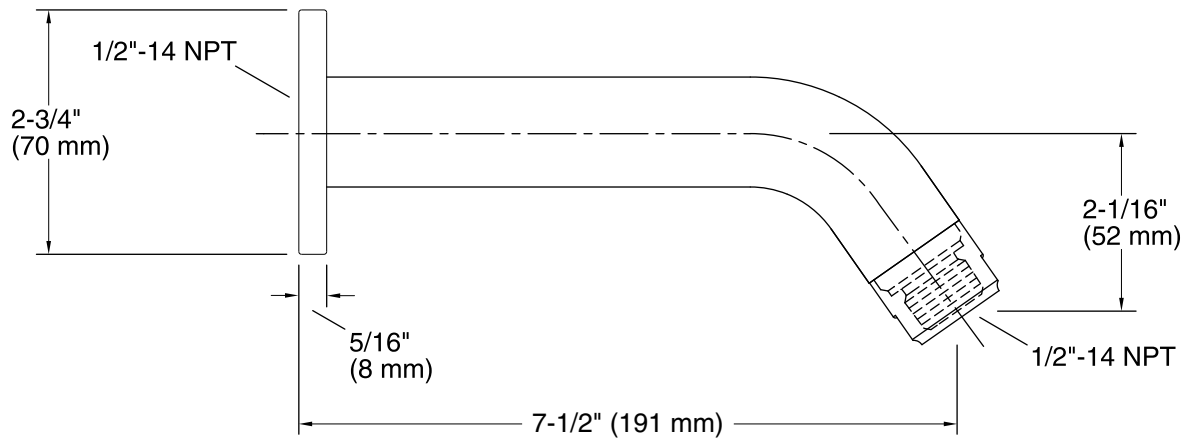

Features

- 1/2" - 14 NPT connection.
- Fluid design lines for ease of cleaning.
- For use with KOHLER showerheads (sold separately).

Material

- Metal construction.

Codes/Standards

ASME A112.18.1/CSA B125.1

Technical Information

All product dimensions are nominal.

Notes

Install this product according to the installation guide.