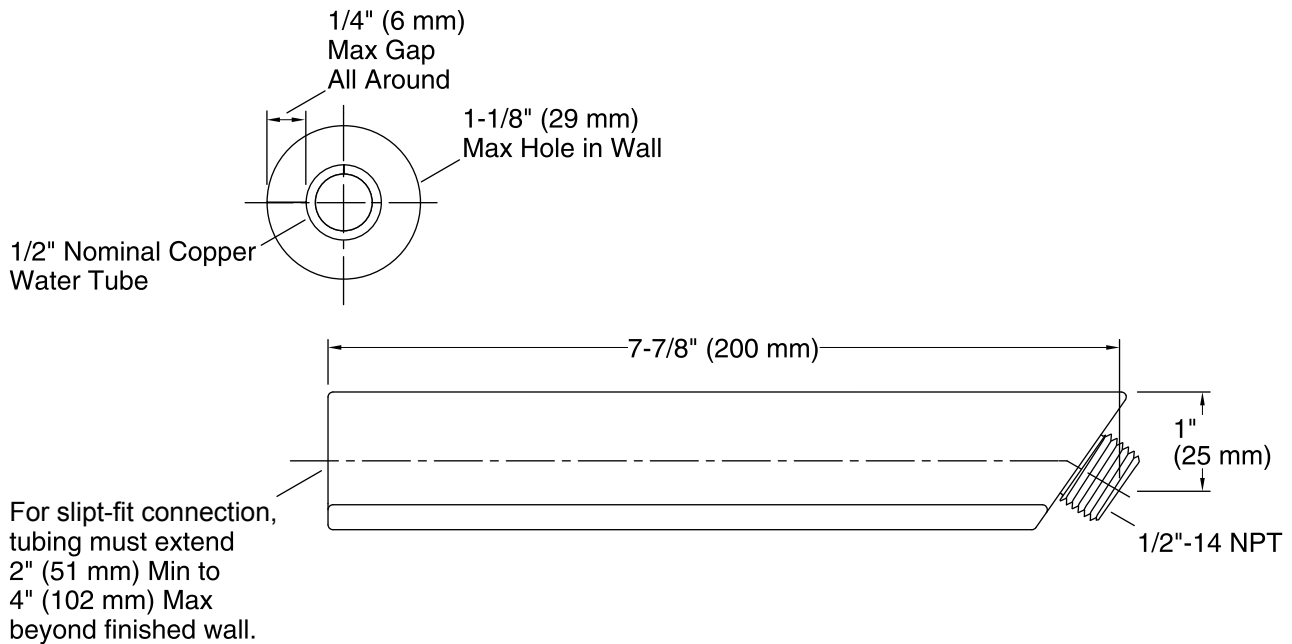

## Features

- Slip-fit connection
- Fluid design lines for ease of cleaning.
- For use with KOHLER showerheads (sold separately).

## Technical Information

All product dimensions are nominal.

## Notes

Install this product according to the installation guide.

Product installs using a slip-fit connection to a 1/2" nominal copper tubing.