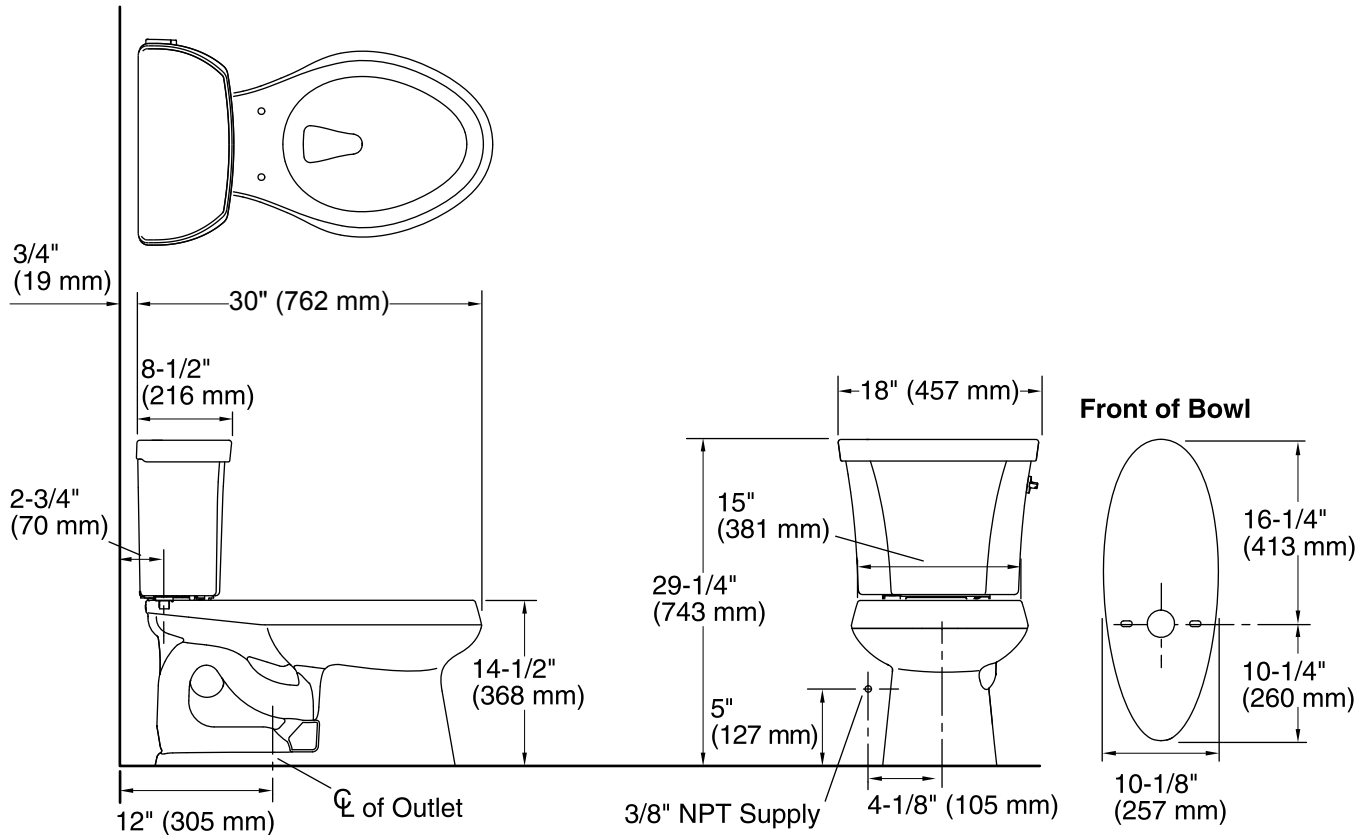

Features

- Two-piece toilet.
- Elongated bowl offers added room and comfort.
- Right-hand nested trip lever offers a choice of 1.1 or 1.6 gallons per flush (gpf).
- 2-1/8-inch glazed trapway.
- Coordinates with other products in the Wellworth collection.
- Combination consists of the K-4198 bowl and the K-4458-RA tank.
- Seat not included.

Technology

- Dual-flush technology allows you to choose between a full- or partial-flush.

Installation

- Standard 12-inch rough-in.
- Three-bolt installation.

Water Conservation & Rebates

- WaterSense® toilets meet strict EPA flushing guidelines, including using at least 20 percent less water than 1.6-gallon toilets.
- Eligible for consumer rebates in some municipalities.
- This product meets water savings requirements for Colorado SB 14-103.

	0	White
	96	Biscuit
	47	Almond

Technical Information

All product dimensions are nominal.

Toilet type: Two-piece, Floor-mount

Waste Outlet: Floor

Bowl shape: Elongated front

Flush type: Class Five®

Trap passageway: 2-1/8" (54 mm)

Water Consumption

Full: 1.6 gpf (6 lpf)

Reduced: 1.1 gpf (4.3 lpf)

Water surface size: 11-1/4" x 8-1/4" (286 mm x 210 mm)

Rim to water surface: 5-1/4" (133 mm)

Rough-in: 12

Seat-mounting holes: 5-1/2" (140 mm)