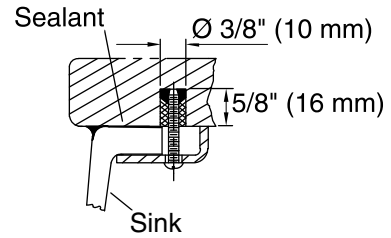

Features

- Single bowl.
- No faucet deck allows for versatility of faucet location.

Material

- KOHLER enameled cast iron.

Installation

- Under-mount

Optional Accessories

K-8801 Sink Strainer

**Solid-Surface
Installation**

Technical Information

All product dimensions are nominal.

Bowl area	Length: 15-11/16" (399 mm)
	Width: 17-1/8" (435 mm)
	Bowl depth: 9" (229 mm)
	Water depth: 9" (229 mm)
Template:	1259678-7, required, included