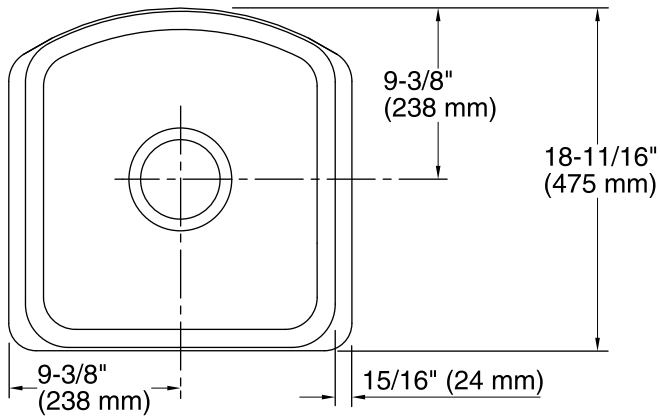

Features

- Single bowl.
- No faucet deck allows for versatility of faucet location.

Material

- KOHLER enameled cast iron.

Installation

- Under-mount

Optional Accessories

K-8801 Sink Strainer

**Solid-Surface
Installation**

Technical Information

All product dimensions are nominal.

Bowl area	Length: 15-11/16" (399 mm)
	Width: 17-1/8" (435 mm)
	Bowl depth: 9" (229 mm)
	Water depth: 9" (229 mm)
Template:	1259678-7, required, included