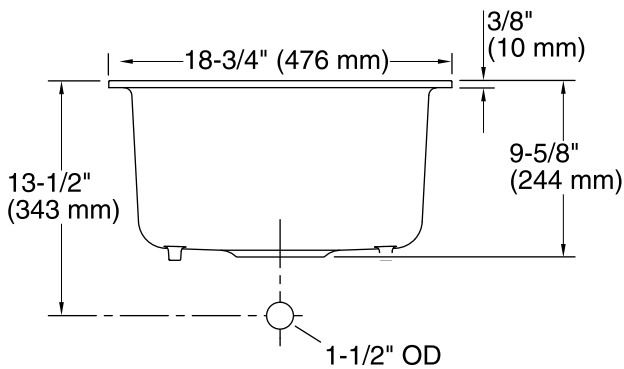

Features

- Single bowl.
- No faucet deck allows for versatility of faucet location.

Material

- KOHLER enameled cast iron.

Installation

- Under-mount

Optional Accessories

K-8801 Sink Strainer

**Solid-Surface
Installation**

Technical Information

All product dimensions are nominal.

Bowl area	Length: 15-11/16" (399 mm)
	Width: 17-1/8" (435 mm)
	Bowl depth: 9" (229 mm)
	Water depth: 9" (229 mm)
Template:	1259678-7, required, included