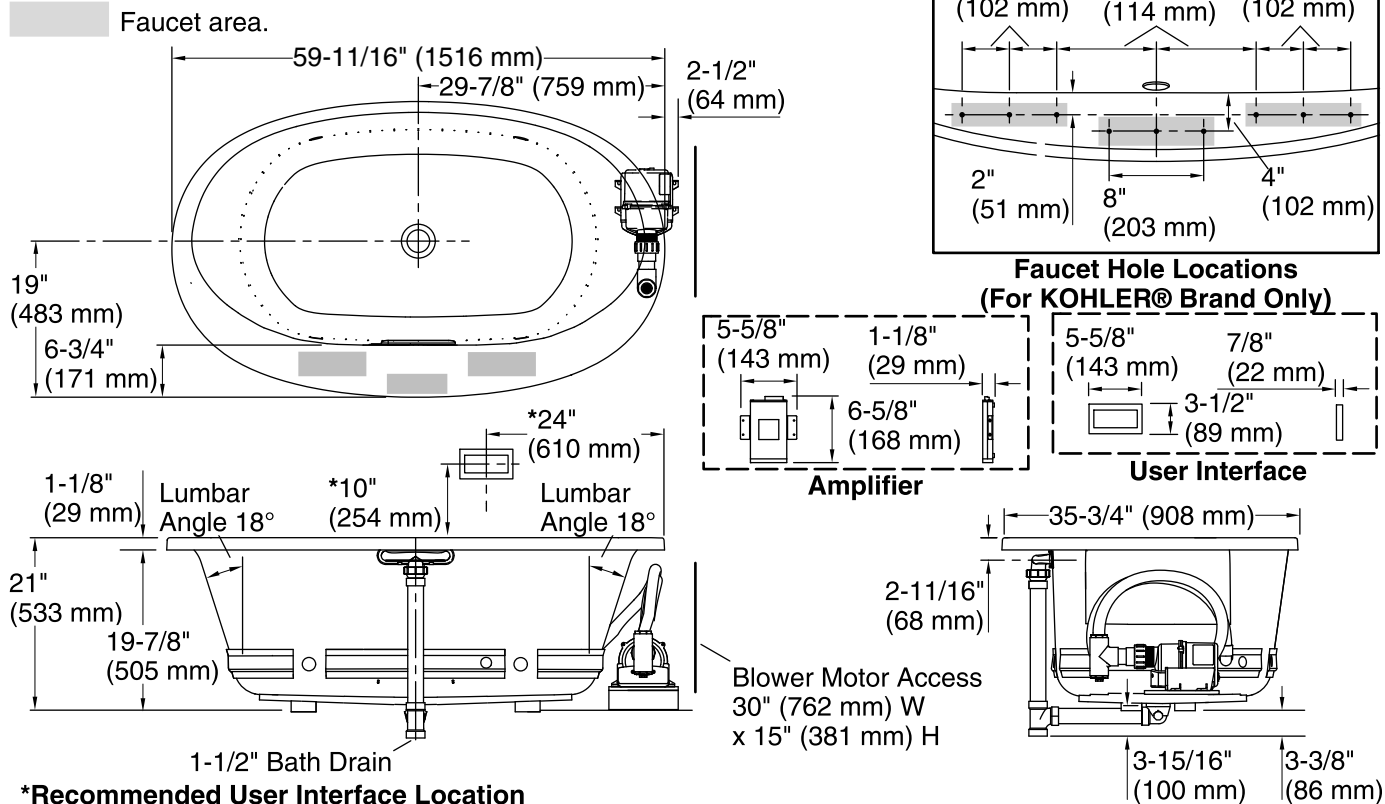

No change in measurements if connected with drain illustrated. (K-7272)

Required Electrical Service

One dedicated circuit required, protected with Class A Ground-Fault Circuit-Interrupter (GFCI) or Residual Current Device (RCD).

Amplifier, Heated 120 V, 15 A, 60 Hz
Surface, Blower:

Technical Information

All product dimensions are nominal.

Installation:	Drop-in, Under-mount
Drain location:	Center
Basin area, bottom:	43" x 25-5/8" (1093 mm x 651 mm)
Basin area, top:	55-9/16" x 28-3/8" (1411 mm x 720 mm)
Weight:	120 lbs (54.4 kg)
Minimum floor load:	51.2 lbs/ft² (250 kg/m²)
Water depth:	16-5/16" (415 mm)
Water capacity:	72.017 gal (272.6 L)
Template:	Drop-in, 1268438-7, required, included
Electrical component rating:	Amplifier: 120 V, 1.1 A, 50/60 Hz Heated Surface: 120 V, 0.5 A, 60 Hz, 65 W Blower: 120 V, 10 A, 60 Hz, 300 W

Notes

Measure your actual product for rough-in details.

Install this product according to the installation instructions.

The hot water supply should be 70% of the capacity of the bath or greater. Installations will vary.

Provide one grounded electrical outlet within 24" (610 mm) of each component.

Remote blower installation kit is available for relocating the blower.

Do not relocate or alter the PVC tee or coiled flexible tubing connected to the blower. Follow the blower relocation instructions exactly.

Control amplifier fits 16" (406 mm) center studs.

For under-mount installations, kit K-814 is available.