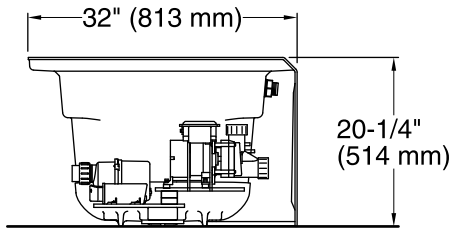

No change in measurements if connected with drain illustrated. (K-7271 or K-7272)

Required Electrical Service

Three dedicated circuits required, protected with Class A Ground-Fault Circuit-Interrupter (GFCI) or Residual Current Device (RCD).

Pump:	120 V, 15 A, 60 Hz
Blower:	120 V, 15 A, 60 Hz
Heater:	120 V, 15 A, 60 Hz

Technical Information

All product dimensions are nominal.

Installation:	3-Wall Alcove
Drain location:	Right
Basin area, bottom:	50-3/8" x 19-5/8" (1280 mm x 498 mm)
Basin area, top:	57-5/16" x 24-1/16" (1456 mm x 611 mm)
Weight:	160 lbs (72.6 kg)
Minimum floor load:	49.9 lbs/ft² (243.6 kg/m²)
Water depth:	15-5/16" (389 mm)
Water capacity:	66 gal (249.8 L)
Electrical component rating:	Pump: 120 V, 7 A, 60 Hz Blower: 120 V, 10 A, 60 Hz Heater: 120 V, 12.5 A, 60 Hz, 1500 W
Pump speed:	Single

Notes

Measure your actual product for rough-in details.

Install this product according to the installation instructions.

The hot water supply should be 70% of the capacity of the bath or greater. Installations will vary.

Provide one grounded electrical outlet within 24" (610 mm) of each component.

ADA compliant when installed to the specific requirements of these regulations.