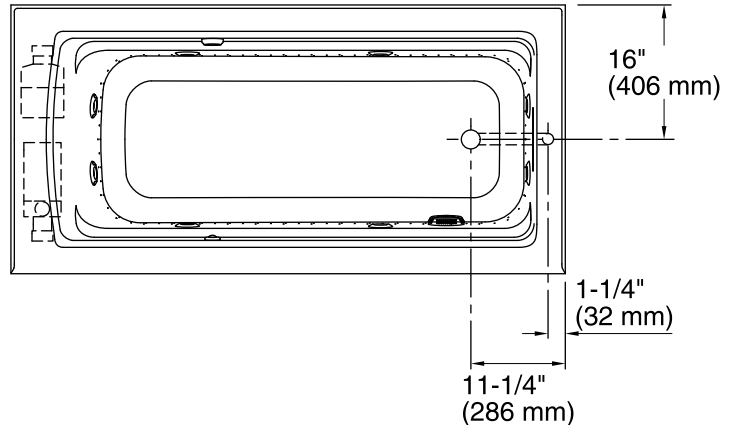

No change in measurements if connected with drain illustrated. (K-7271 or K-7272)

Required Electrical Service

Three dedicated circuits required, protected with Class A Ground-Fault Circuit-Interrupter (GFCI) or Residual Current Device (RCD).

Pump:	120 V, 15 A, 60 Hz
Blower:	120 V, 15 A, 60 Hz
Heater:	120 V, 15 A, 60 Hz

Technical Information

All product dimensions are nominal.

Installation:	3-Wall Alcove
Drain location:	Right
Basin area, bottom:	50-3/8" x 19-5/8" (1280 mm x 498 mm)
Basin area, top:	57-5/16" x 24-1/16" (1456 mm x 611 mm)
Weight:	160 lbs (72.6 kg)
Minimum floor load:	49.9 lbs/ft² (243.6 kg/m²)
Water depth:	15-5/16" (389 mm)
Water capacity:	66 gal (249.8 L)
Electrical component rating:	Pump: 120 V, 7 A, 60 Hz Blower: 120 V, 10 A, 60 Hz Heater: 120 V, 12.5 A, 60 Hz, 1500 W
Pump speed:	Single

Notes

Measure your actual product for rough-in details.

Install this product according to the installation instructions.

The hot water supply should be 70% of the capacity of the bath or greater. Installations will vary.

Provide one grounded electrical outlet within 24" (610 mm) of each component.

ADA compliant when installed to the specific requirements of these regulations.