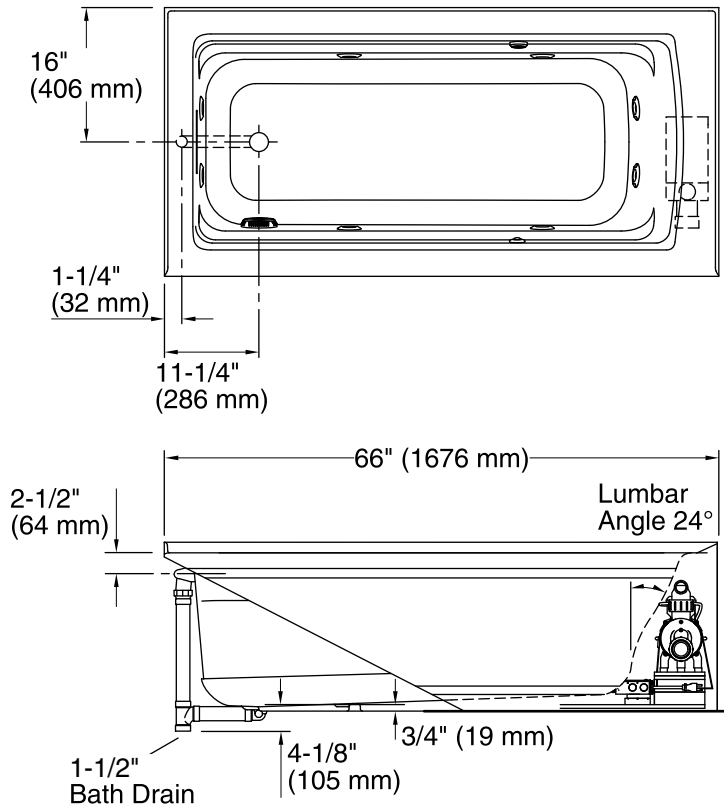

No change in measurements if connected with drain illustrated. (K-7272)