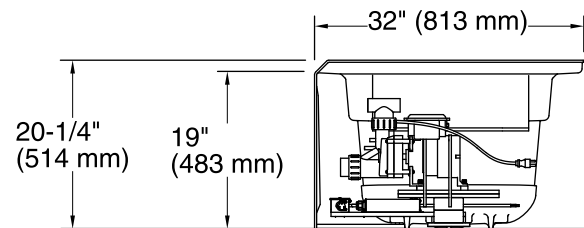

Required Electrical Service

One dedicated circuit required, protected with Class A Ground-Fault Circuit-Interrupter (GFCI) or Residual Current Device (RCD).

Pump, Heated Surface: 120 V, 15 A, 60 Hz

Technical Information

All product dimensions are nominal.

Installation: 3-Wall Alcove
Drain location: Left
Basin area, bottom: 50-3/8" x 19-5/8" (1280 mm x 498 mm)
Basin area, top: 57-5/16" x 24-1/16" (1456 mm x 611 mm)
Weight: 130 lbs (59 kg)
Minimum floor load: 48.1 lbs/ft² (234.8 kg/m²)
Water depth: 15-5/16" (389 mm)
Water capacity: 66 gal (249.8 L)
Electrical component rating: Pump: 120 V, 7 A, 60 Hz
Heated Surface: 120 V, 0.5 A, 60 Hz, 65 W
Pump speed: Single
Minimum flat for door: 2-3/16" (55 mm)

Notes

Measure your actual product for rough-in details.

Install this product according to the installation instructions.

The hot water supply should be 70% of the capacity of the bath or greater. Installations will vary.

Provide one grounded electrical outlet within 24" (610 mm) of each component.

ADA compliant when installed to the specific requirements of these regulations.