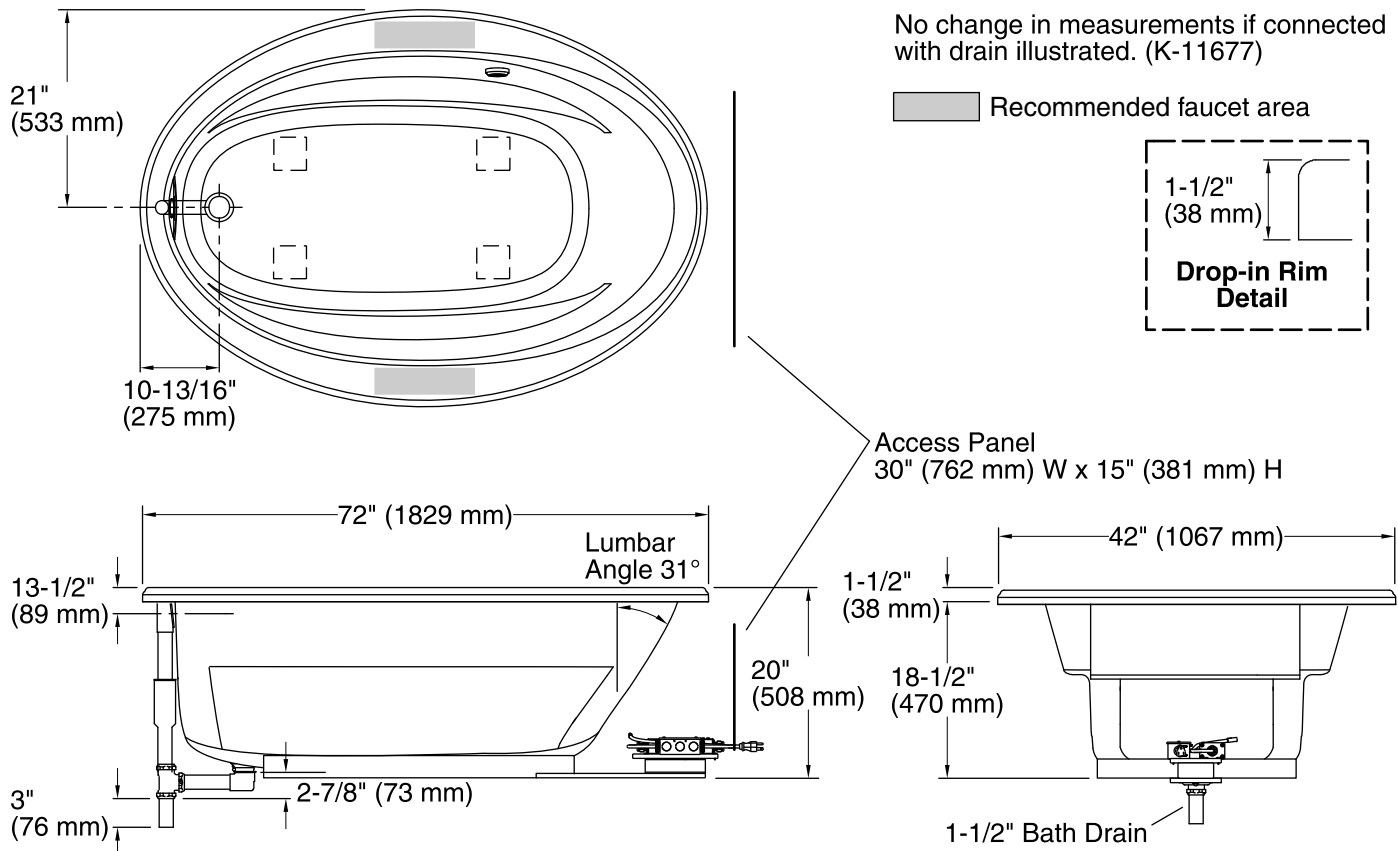

Features

- End drain.
- Bask® heated surface creates spa-like relaxation with soothing warmth on your back, shoulders, and neck.
- Integral lumbar support and armrests for comfort.
- Textured bottom surface.
- 72" (1829 mm) x 42" (1067 mm) x 20" (508 mm)

No change in measurements if connected with drain illustrated. (K-11677)

 Recommended faucet area

Required Electrical Service

One circuit required, protected with Class A Ground-Fault Circuit-Interrupter (GFCI) or Residual Current Device (RCD).

Heated Surface: 120 V, 15 A, 60 Hz

Technical Information

All product dimensions are nominal.

Installation:	Drop-in
Drain location:	End
Basin area, bottom:	55-1/4" x 23-1/2" (1403 mm x 597 mm)
Basin area, top:	64-1/2" x 32" (1638 mm x 813 mm)
Weight:	85 lbs (38.6 kg)
Minimum floor load:	35 lbs/ft ² (170.9 kg/m ²)
Water depth:	15" (381 mm)
Water capacity:	75 gal (283.9 L)
Template:	Drop-in, 1042557-7, required, included
Electrical component rating:	Heated Surface: 120 V, 0.5 A, 60 Hz, 65 W

Notes

Measure your actual product for rough-in details.

Install this product according to the installation instructions.

The hot water supply should be 70% of the capacity of the bath or greater. Installations will vary.