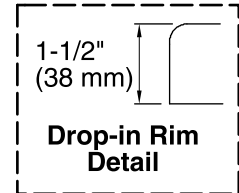

No change in measurements if connected with drain illustrated. (K-11677)

Recommended faucet area

Required Electrical Service

One circuit required, protected with Class A Ground-Fault Circuit-Interrupter (GFCI) or Residual Current Device (RCD).

Heated Surface: 120 V, 15 A, 60 Hz

Technical Information

All product dimensions are nominal.

Installation:	Drop-in
Drain location:	End
Basin area, bottom:	55-1/4" x 23-1/2" (1403 mm x 597 mm)
Basin area, top:	64-1/2" x 32" (1638 mm x 813 mm)
Weight:	85 lbs (38.6 kg)
Minimum floor load:	35 lbs/ft² (170.9 kg/m²)
Water depth:	15" (381 mm)
Water capacity:	75 gal (283.9 L)
Template:	Drop-in, 1042557-7, required, included
Electrical component rating:	Heated Surface: 120 V, 0.5 A, 60 Hz, 65 W

Notes

Measure your actual product for rough-in details.

Install this product according to the installation instructions.

The hot water supply should be 70% of the capacity of the bath or greater. Installations will vary.

Provide one grounded electrical outlet within 24" (610 mm) of each component.