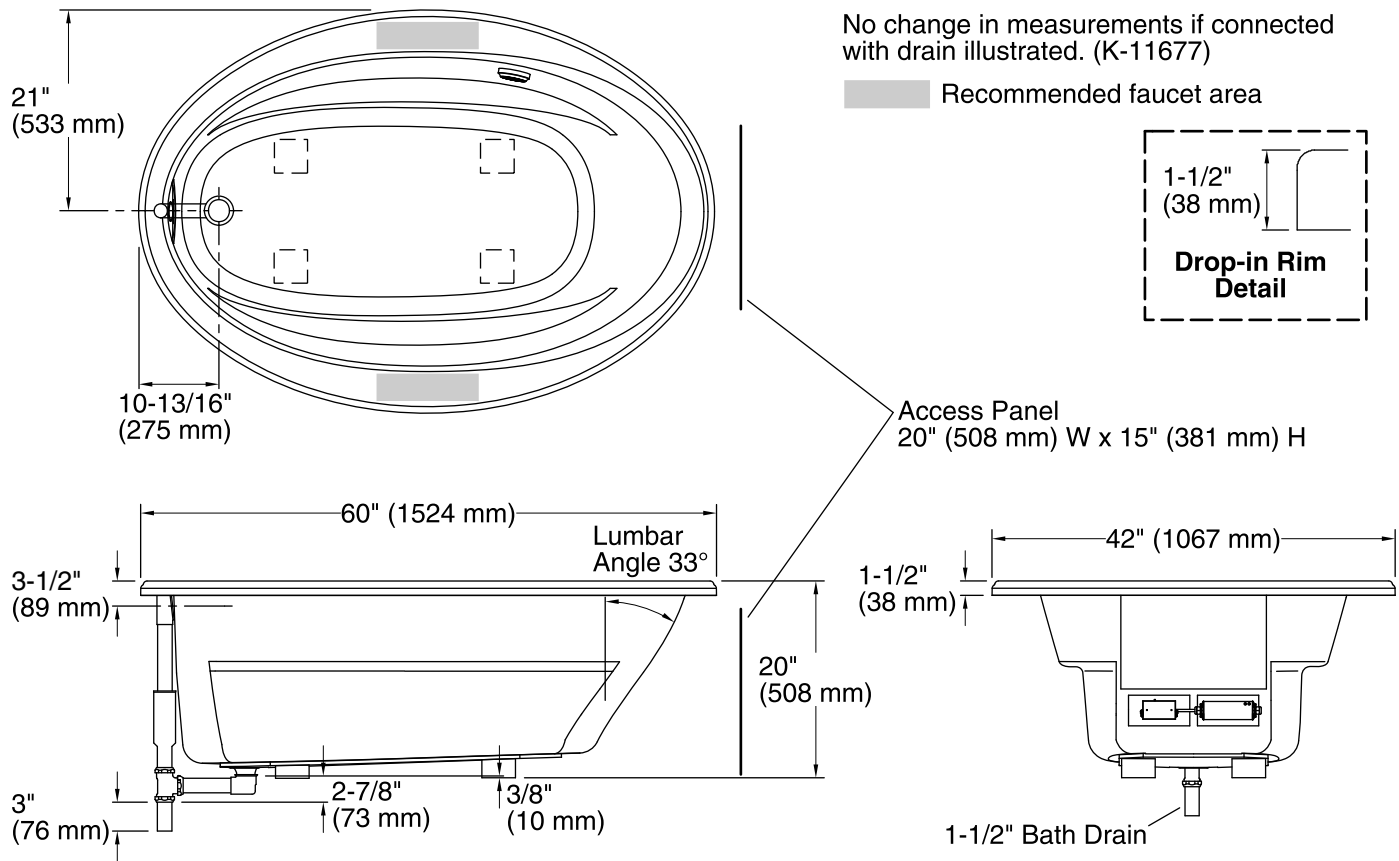

Features

- End drain.
- Bask® heated surface creates spa-like relaxation with soothing warmth on your back, shoulders, and neck.
- Integral lumbar support and armrests for comfort.
- Textured bottom surface.
- 60" (1524 mm) x 42" (1067 mm) x 20" (508 mm)

Color tiles intended for reference only.

Color	Code	Description
-------	------	-------------

	0	White
	96	Biscuit
	47	Almond

No change in measurements if connected with drain illustrated. (K-11677)

■ Recommended faucet area

All product dimensions are nominal.

Installation:	Drop-in
Drain location:	End
Basin area, bottom:	43" x 21-9/16" (1092 mm x 548 mm)
Basin area, top:	53-1/2" x 32-1/8" (1359 mm x 816 mm)
Weight:	81 lbs (36.7 kg)
Minimum floor load:	33 lbs/ft ² (161.1 kg/m ²)
Water depth:	15" (381 mm)
Water capacity:	57 gal (215.8 L)
Template:	Drop-in, 1042556-7, required, included
Electrical component rating:	Heated Surface: 120 V, 0.5 A, 60 Hz, 65 W

Notes

Measure your actual product for rough-in details.

Install this product according to the installation instructions.

The hot water supply should be 70% of the capacity of the bath or greater. Installations will vary.