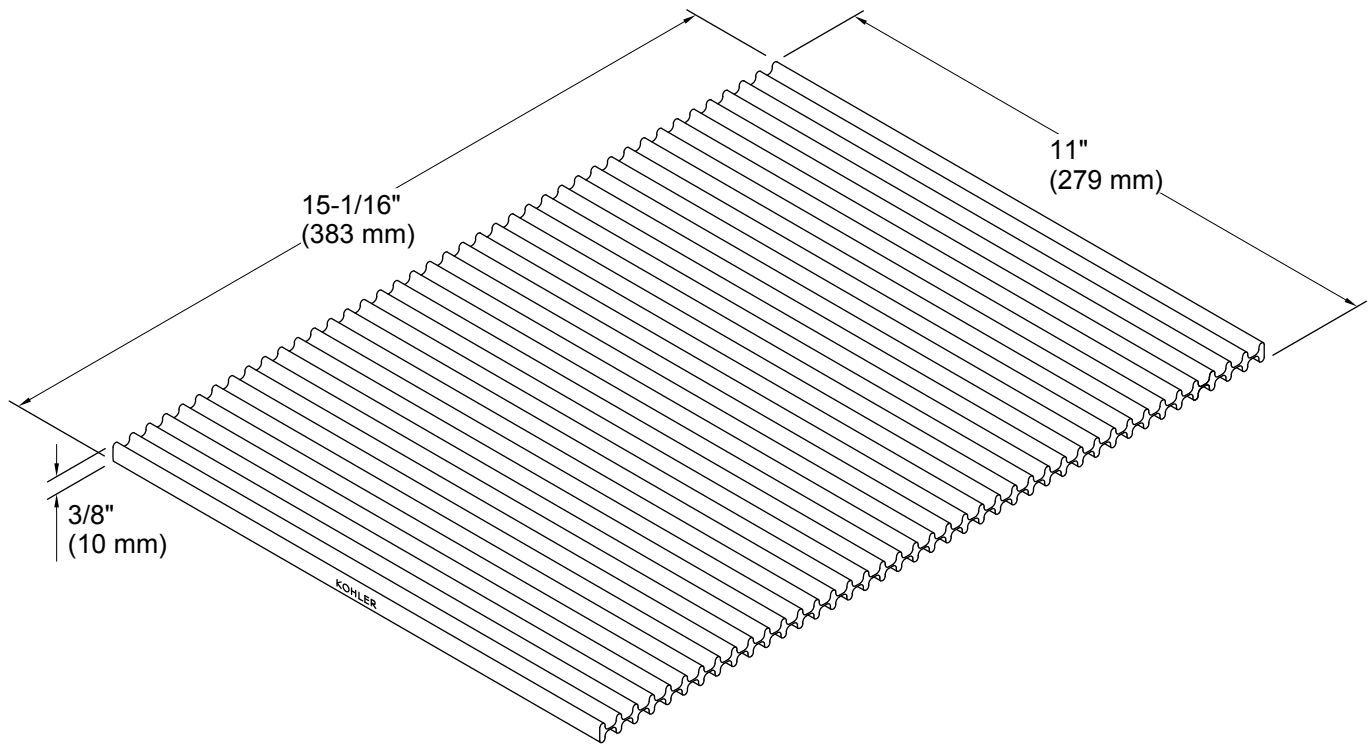

Features

- Large size accommodates dishes, pots, and pans for drying.
- Rolls up for convenient storage.
- Heat-resistant to 500 degrees F.
- Dishwasher safe.
- 11" x 15" x 3/8"

Material

- Made of flexible, stain-resistant silicone.

Technical Information

All product dimensions are nominal.