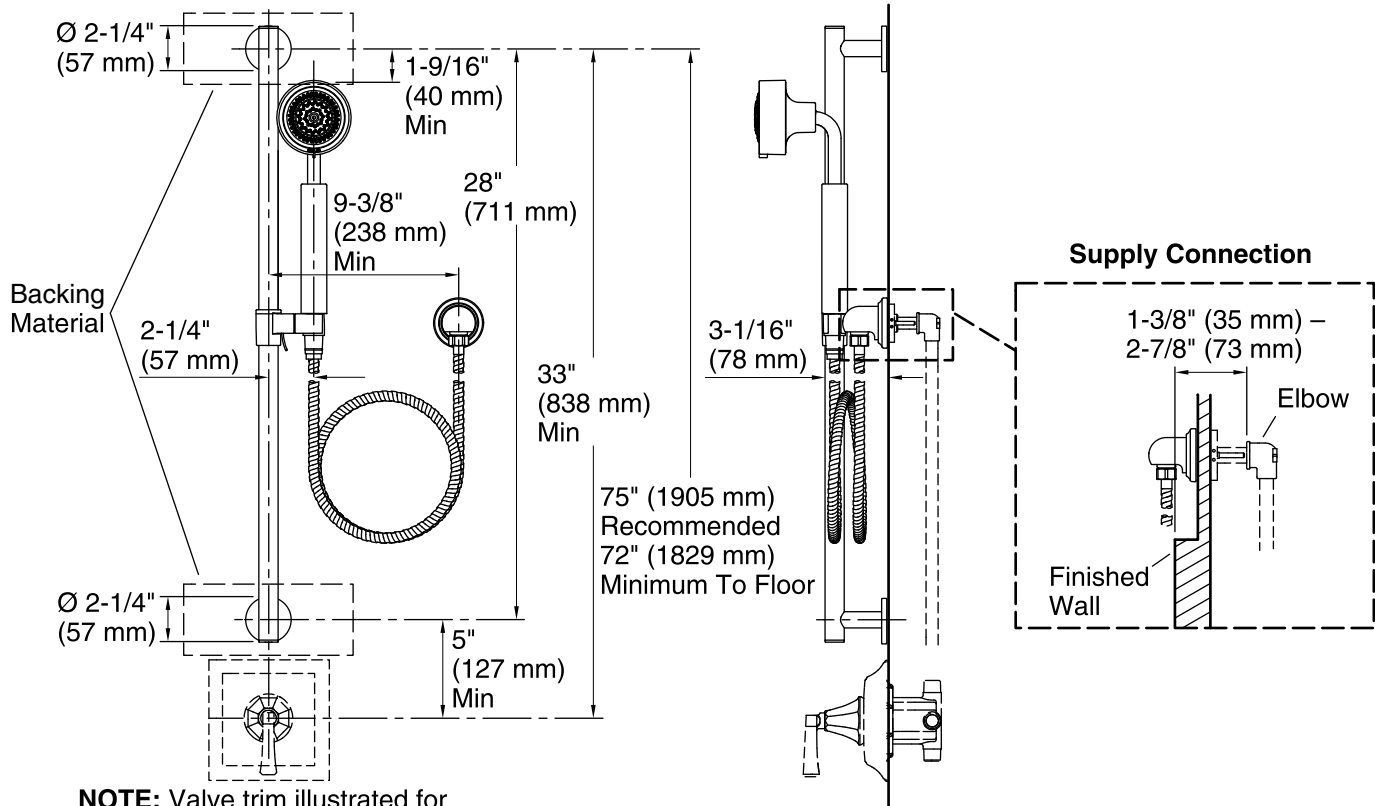

Material

- KOHLER finishes resist corrosion and tarnishing.

Installation

- Wall-mount

Installed component/s: K-9514 MasterShower® 60-inch metal shower hose, Handshower, Slidebar and Trim, Supply Elbow, and Vacuum Breaker.

CP	Polished Chrome
----	-----------------

BN	Vibrant® Brushed Nickel
----	-------------------------

NOTE: Valve trim illustrated for dimensioning only, not included in the product.

Technical Information

All product dimensions are nominal.

Handshower:

Rated maximum flow: 2 gal/min (7.6 l/min)

Showerhead:

Rated maximum flow: 1.75 gal/min (6.6 l/min)

Notes

Install this product according to the installation guide.

IMPORTANT! The sidebar must be mounted to stud framing at both the top and bottom mounting locations. Do not use or depend on plastic wall anchors to attach the sidebar.