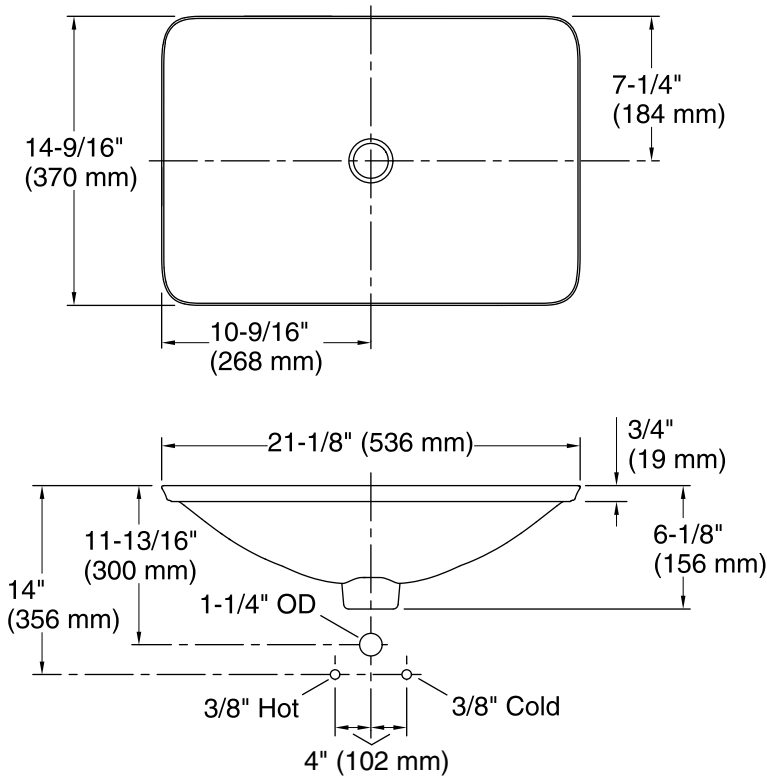

Standard Installation