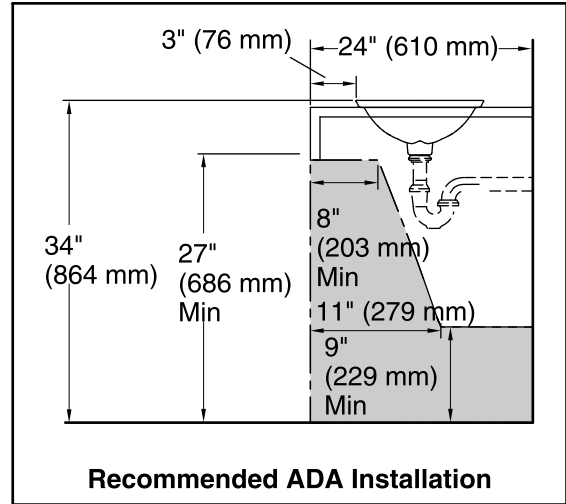

### Available Color/Finishes

*Color tiles intended for reference only.*

Color	Code	Description
-------	------	-------------

	0	White
--	---	-------

**Standard Installation**

**Technical Information**

All product dimensions are nominal.

- Bowl configuration: Single
- Installation: Drop-In
- Bowl area (Only)
  - Length: 21-1/8" (536 mm)
  - Width: 14-9/16" (370 mm)
  - Bowl depth: 4-1/8" (105 mm)
  - Water depth: 4-1/8" (105 mm)
- Template: 1242828, required, included