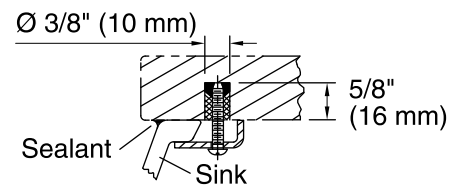

### Technical Information

All product dimensions are nominal.

- Bowl configuration: Single
- Installation: Under-mount
- Bowl area (Only):
  - Length: 17" (432 mm)
  - Width: 14" (356 mm)
  - Water depth: 6-3/8" (162 mm)
- Drain hole: 1-3/4" (44 mm)
- Template: 1151011-7, required, included