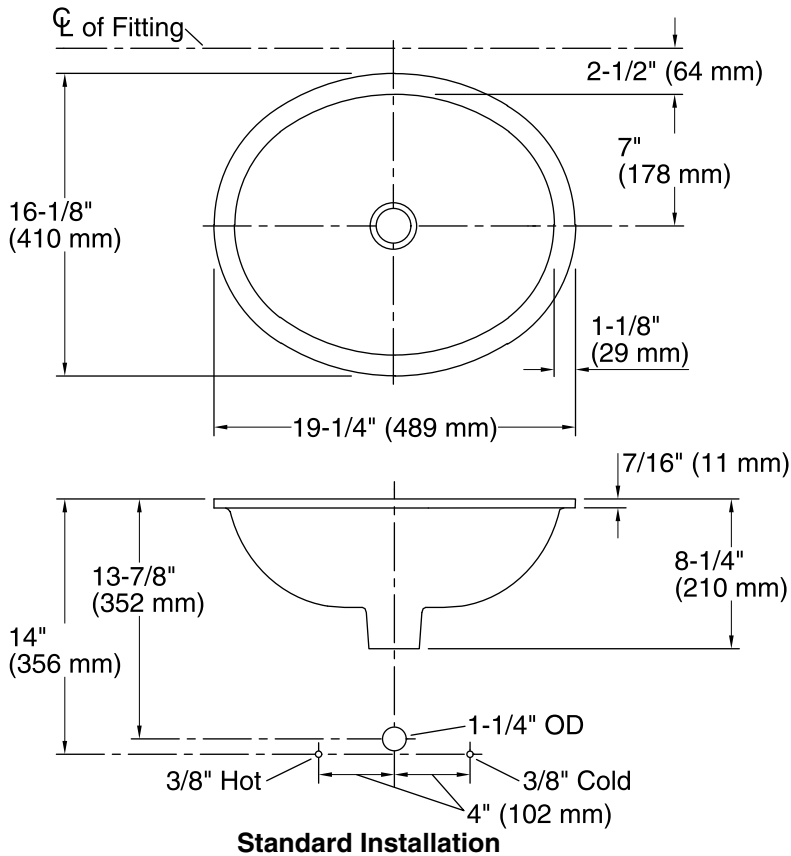

### Installation

- Under-mount
- 17x14" countertop cut-out.

### Technical Information

All product dimensions are nominal.

- Bowl configuration: Single
- Installation: Under-mount
- Bowl area (Only):
  - Length: 17" (432 mm)
  - Width: 14" (356 mm)
  - Water depth: 6-3/8" (162 mm)
- Drain hole: 1-3/4" (44 mm)
- Template: 1151011-7, required, included