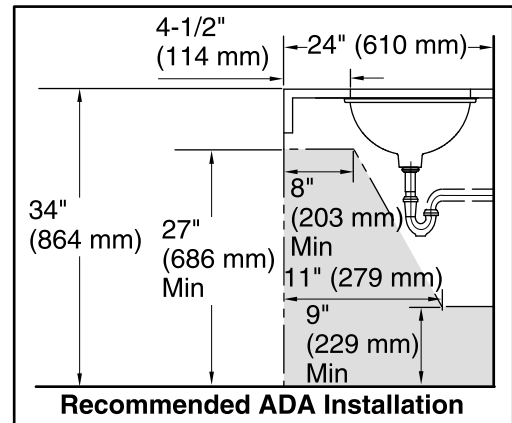

### Technical Information

All product dimensions are nominal.

- Bowl configuration: Single
- Installation: Under-mount
- Bowl area (Only):
  - Length: 17" (432 mm)
  - Width: 14" (356 mm)
  - Water depth: 6-3/8" (162 mm)
- Drain hole: 1-3/4" (44 mm)
- Template: 1151011-7, required, included