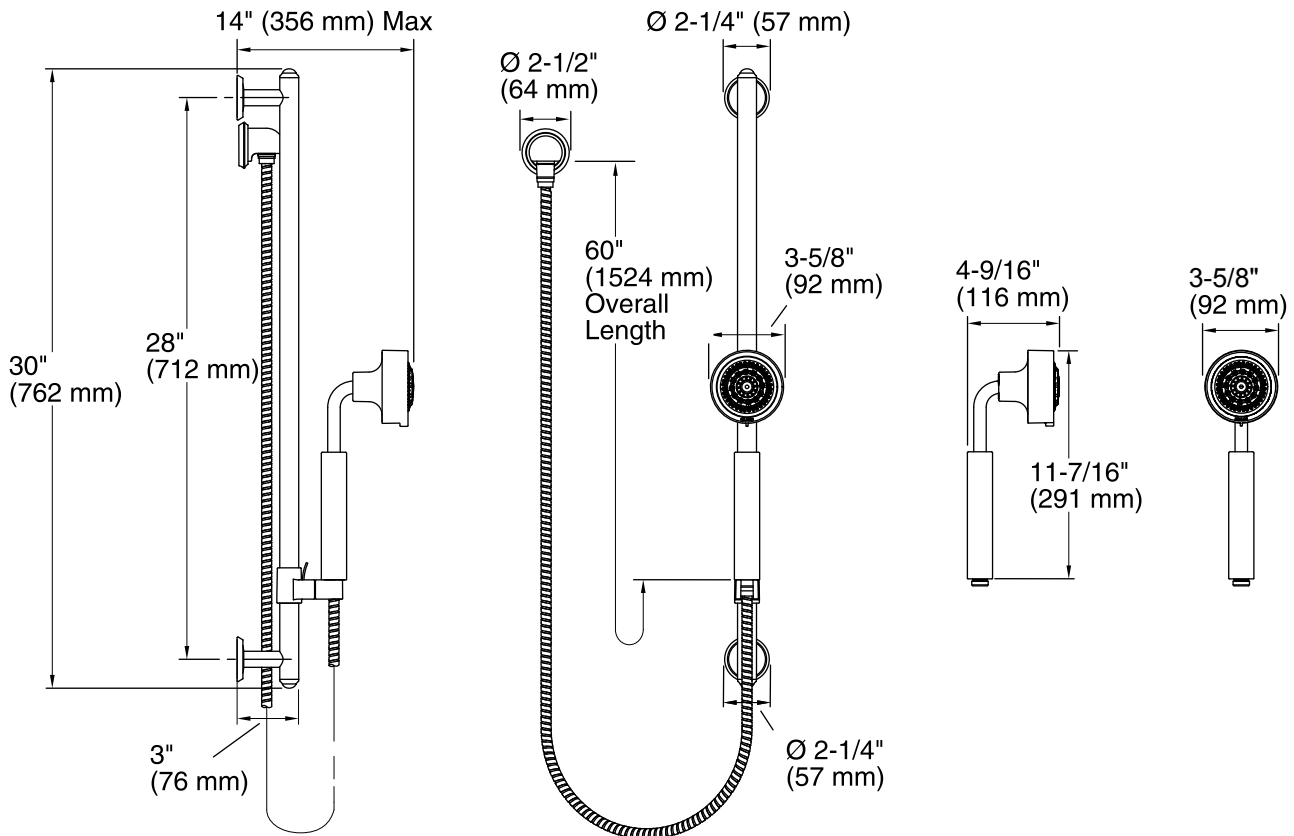

### Features

- Finish is engineered to resist corrosion and daily wear.
- Ergonomic handshower pivots for targeted hydromassage or rinsing the shower enclosure.
- Multifunction handshower with wide coverage, massage, soft aerated, and reduced flow options.
- MasterClean™ spray nozzles to prohibit mineral build-up for easy cleaning.
- Handshower offers 2.5 gal/min (9.5 l/min) maximum flow rate.
- Complements Stillness® and Purist® faucets and accessories.
- ADA non-positive shut-off.
- 30" (762 mm) sidebar length offers a custom shower at various heights

Installed component/s: Handshower, Sidebar, Supply elbow, and 60" metal shower hose.

## Technical Information

All product dimensions are nominal.

### Handshower:

Rated maximum flow: 2.5 gal/min (9.5 l/min)

Pressure: 80 psi (5.5 bar)