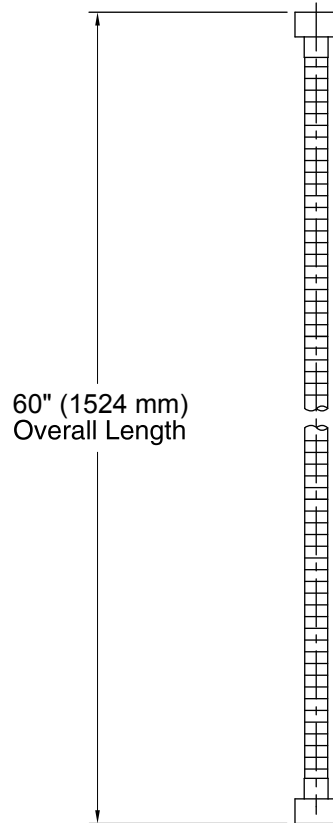

Features

- 60-inch hose length.
- Swivel base helps reach target areas.
- For use with a handshower (sold separately).
- KOHLER finishes resist corrosion and tarnishing.

Material

- Durable metal construction.

Technical Information

All product dimensions are nominal.

Notes

Install this product according to the installation guide.