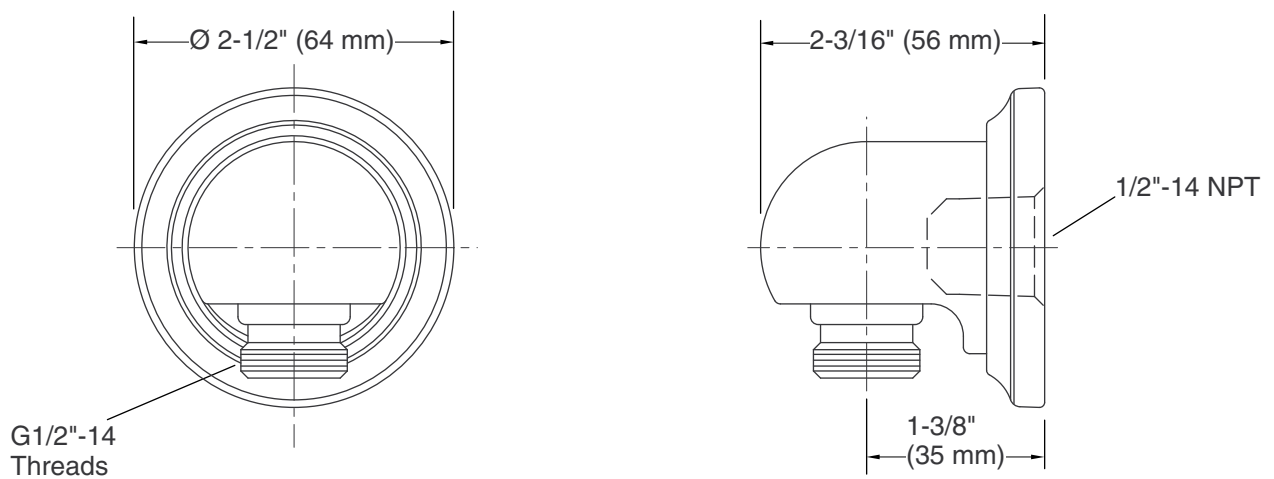

BANCROFT™

Installation Notes

Install this product according to the installation guide.

Product Diagram