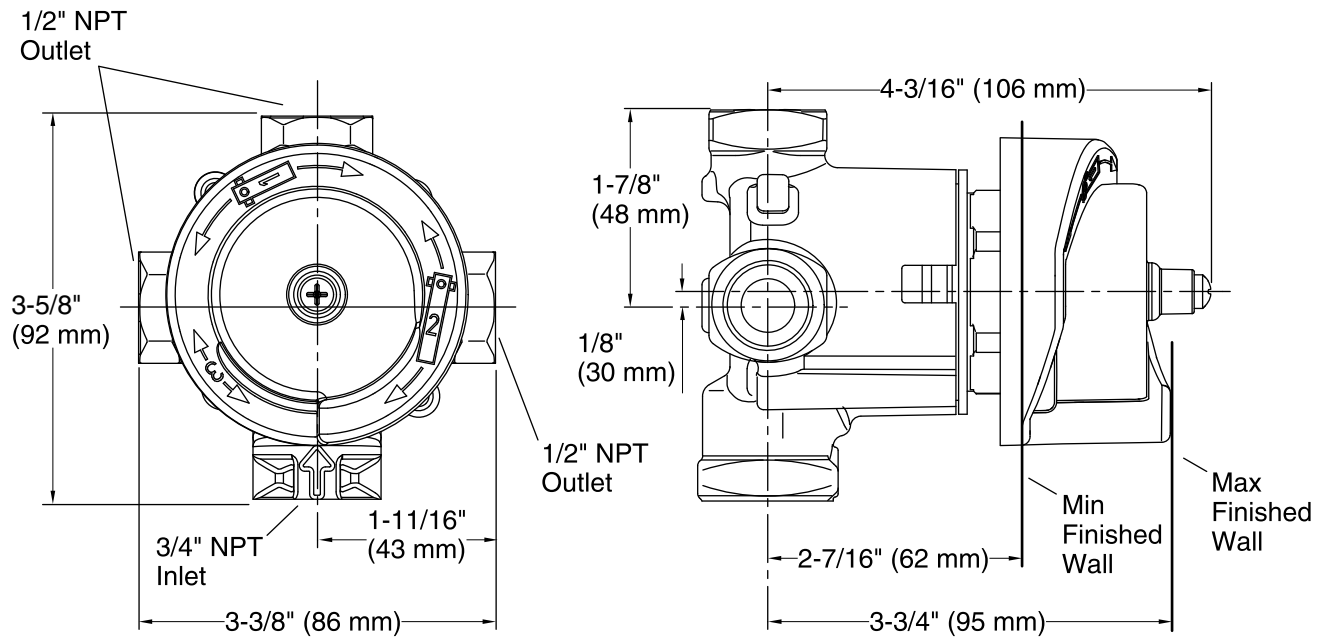

Codes/Standards

None Applicable

See website for detailed warranty information.

Technical Information

All product dimensions are nominal.

Notes

Install this product according to the installation guide.

Product is not intended for use as a shut-off valve.

Never plug an outlet port without completing the two-way conversion.

Product requires a mixed water supply to the inlet.

A 1/2"-14 NPT outlet plug is not included with this product, and must be purchased separately when a two-way transfer valve is preferred.