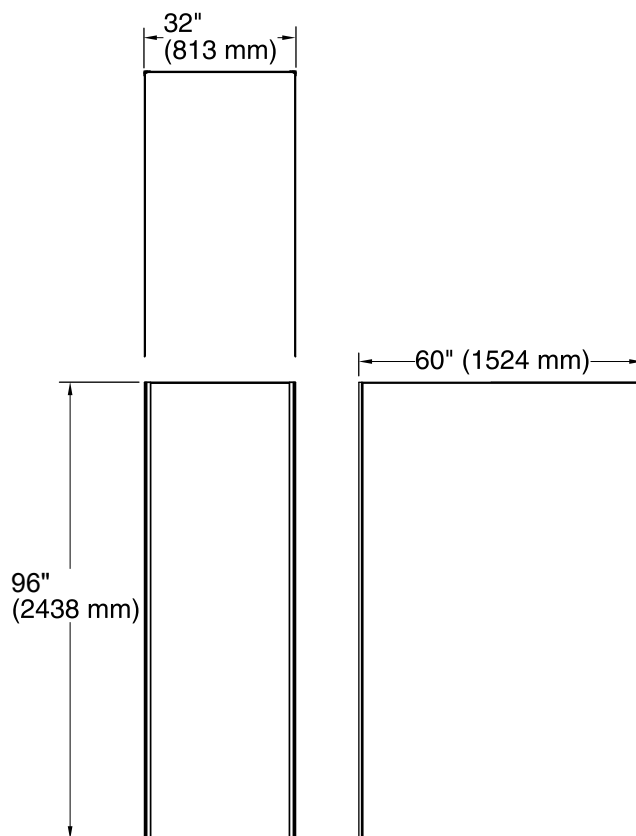

Choreograph™
 60"x32"x96" Wall Kit
K-97615

Features

- Includes 60"x96" wall panel, (2) 32"x96" wall panels, and (2) color-matched corner joints.

Material

- Walls made from Serica™ composite material.
- Durable, non-porous, 0.2" thick compression-molded walls that are easy to clean and resist chipping and cracking.

Installation

- Trimmable to customize size and installation.

Components

Product includes:

- K- 97604 60"x96" Wall Panel
- K- 97600 32"x96" Wall Panel
- K- 97600 32"x96" Wall Panel
- K- 97635 96" Corner Joint

Color tiles intended for reference only.

Color	Code	Description
	0	White
	96	Biscuit
	47	Almond
	NY	Dune
	95	Ice™ Grey
	G9	Sandbar
	W07	
	W08	
	W09	
	W10	
	W11	

Technical Information

All product dimensions are nominal.