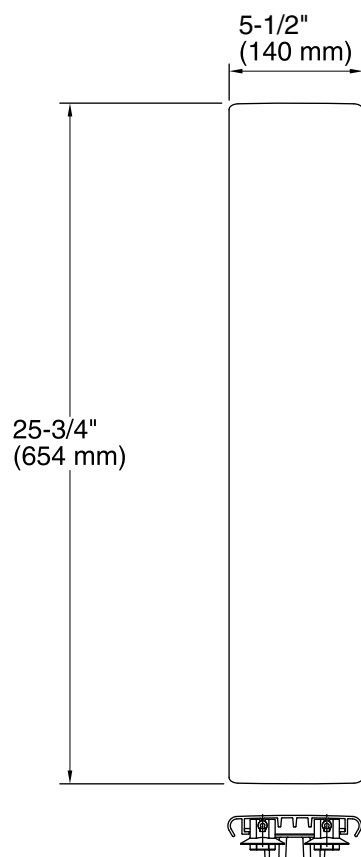

Features

- Aluminum construction.
- Fits over recessed drain.
- Prevents water from pooling underfoot.
- For use on Groove K-9948 and K-9949 shower bases.
- 5-1/2" (140 mm) x 25-3/4" (654 mm)

Codes/Standards

	SH	Bright Silver
--	----	---------------

Technical Information

All product dimensions are nominal.

Notes

Install this product according to the installation guide.