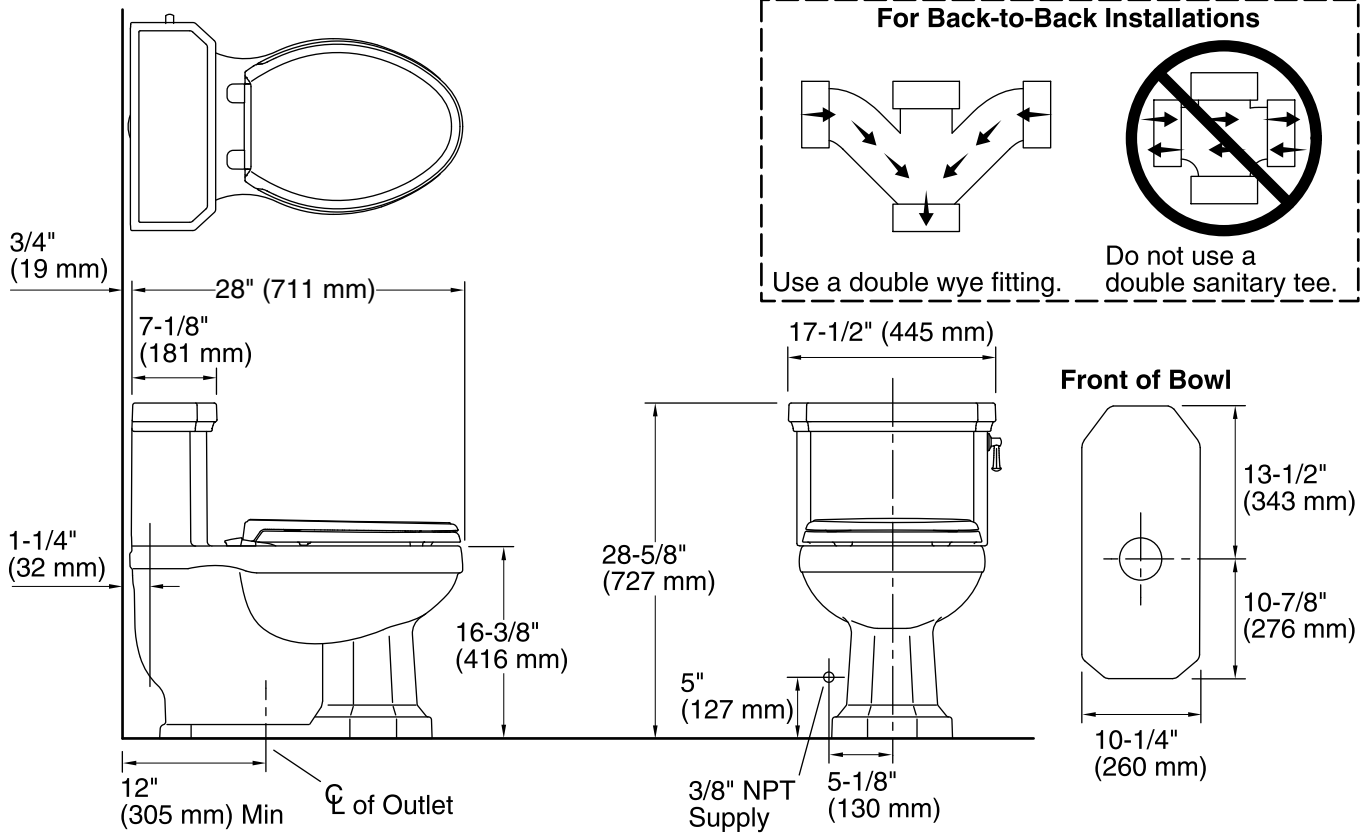

### Features

- Vitreous china.
- One-piece.
- Comfort Height® Compact Elongated bowl.
- AquaPiston® flushing system.
- Includes right-hand polished chrome trip lever.
- 1.28 gpf (4.8 lpf).
- 2-1/8" (54 mm) fully glazed concealed trapway.
- 12" (305 mm) rough-in.
- Includes Glenbury™ Quiet-Close™ with Grip-Tight seat.
- Less supply.
- 10-1/2" (267 mm) x 7-1/2" (191 mm) water area.
- 28" (711 mm) x 17-1/2" (445 mm) x 28-5/8" (727 mm).
- Floor mount/Floor outlet.

## Technical Information

All product dimensions are nominal.

Toilet type:	One-piece
Bowl shape:	Elongated front
Trap passageway:	2-1/8" (54 mm)
Water Consumption	
Full:	1.28 gpf (4.8 lpf)
Water surface size:	10-1/2" x 7-1/2" (267 mm x 191 mm)
Rim to water surface:	5-5/8" (143 mm)
Rough-in:	12" (305 mm)
Seat-mounting holes:	5-1/2" (140 mm)