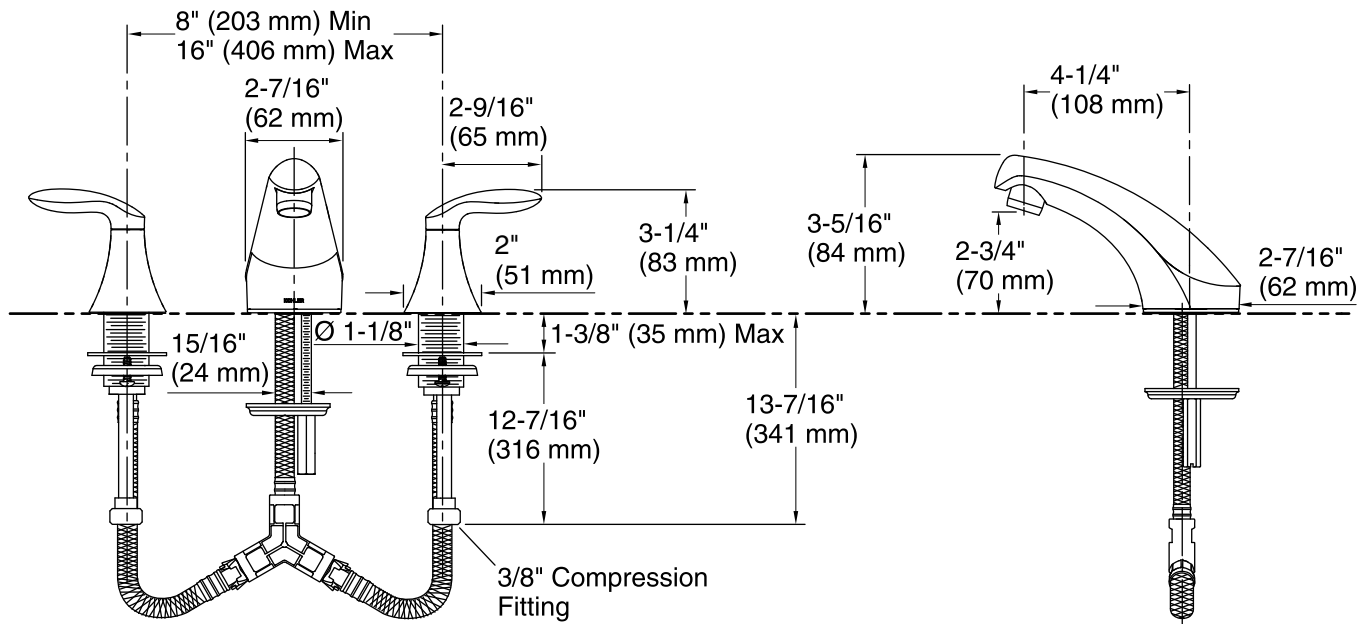

Features

- Two-handle widespread lavatory faucet for 8" - 16" centers.
- UltraGlide engineered ceramic disc valves exceed industry longevity standards times for a lifetime of durable performance.
- Premium metal construction.
- Handles pre-assembled on valves to simplify installation.
- Red/blue indexing.
- Quick-connect hose connectors make installation a snap.
- Kohler finishes resist corrosion and tarnishing, exceeding industry standards two times.
- Less drain and lift rod.
- 1.2 gal/min (4.5 l/min) maximum flow rate.

Color	Code	Description
-------	------	-------------

	CP	Polished Chrome
--	----	-----------------

Technical Information

All product dimensions are nominal.

Valve body: Machined Brass

Spout:

Spout reach: 4-11/16" (119 mm)

Handle clearance: 2-9/16" (65 mm)

Faucet:

Flow rate: 1.2 gal/min (4.5 l/min)

Pressure: 60 psi (4.1 bar)

Notes

Install this product according to the installation guide.

ADA compliant when installed to the specific requirements of these regulations.