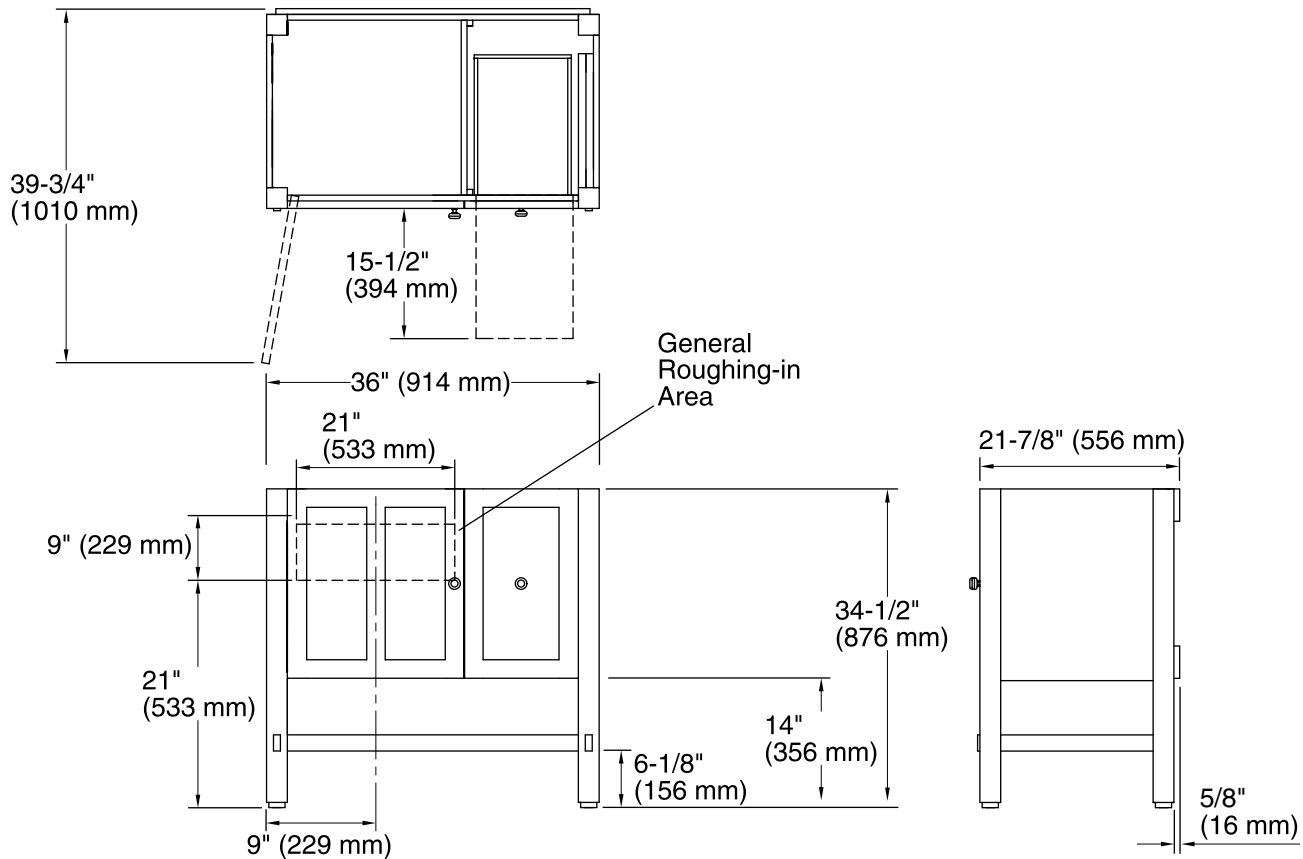

Color	Code	Description
	1WA	Linen White
	F69	Woodland
	1WT	Mohair Grey

Technical Information

All product dimensions are nominal.

Vanity type: Standard

Notes

Install this product according to the installation guide.